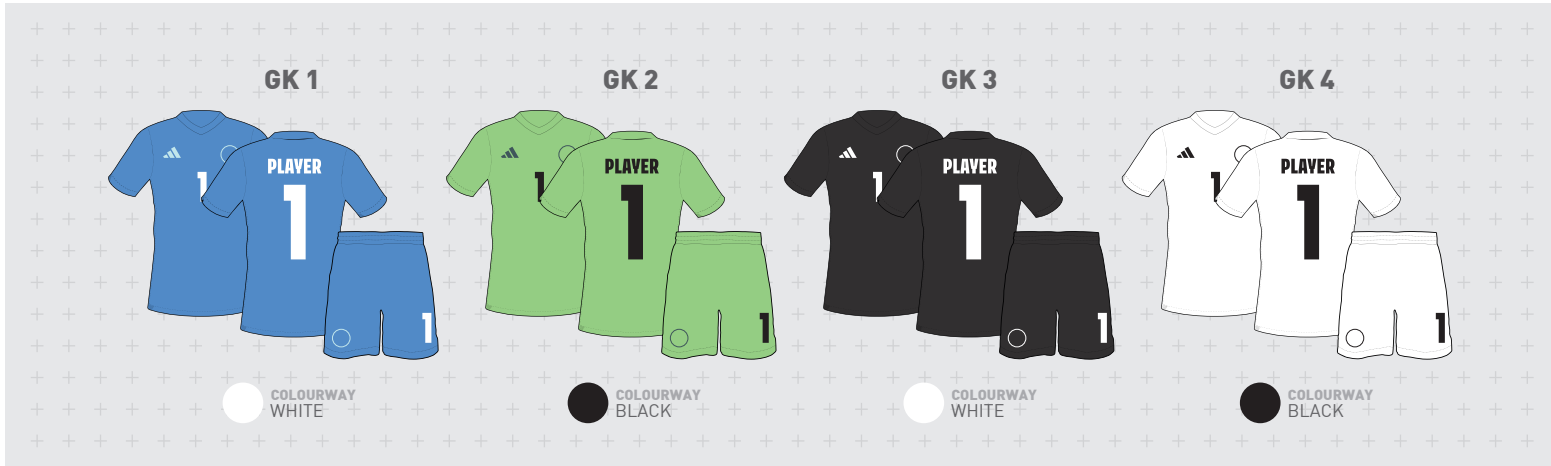

HOME   AWAY   HOME GK FIGC   **HOME GK GENERIC**   AWAY GK GENERIC

! DESIGNS FOR ILLUSTRATION ONLY

APPLICATION CONDITIONS

- **TEMPERATURE** 130 - 140°C
- **TIME** 13 - 15 sec.
- **PRESSURE** 4 - 5 bar
- **RELEASE** cold

FABRIC COLOUR

- **JERSEY** ---
- **SHORTS** ---

COLOURWAY

- **NAME** ---
- **BACK NUMBER INCL. FED CREST** ---
- **FRONT NUMBER** ---
- **SHORTS NUMBER** ---

SIZE SPLIT	NAME		BACK NUMBER	FRONT NUMBER	SHORTS NUMBER
	HEIGHT	WIDTH	HEIGHT	HEIGHT	HEIGHT
ADULTS / PROMO XS - XXXL	50 mm	300 mm	260 mm	105 mm	105 mm
YOUTH 176 - 164	50 mm	240 mm	260 mm	105 mm	105 mm
WOMEN 28 - 52					
KIDS 128 - 152	35 mm	200 mm	160 mm	80 mm	80 mm
MINIKIT 92 - 116	35 mm	170 mm	105 mm	N/A	N/A
BABYKIT 68 - 86	35 mm	150 mm	105 mm	N/A	N/A