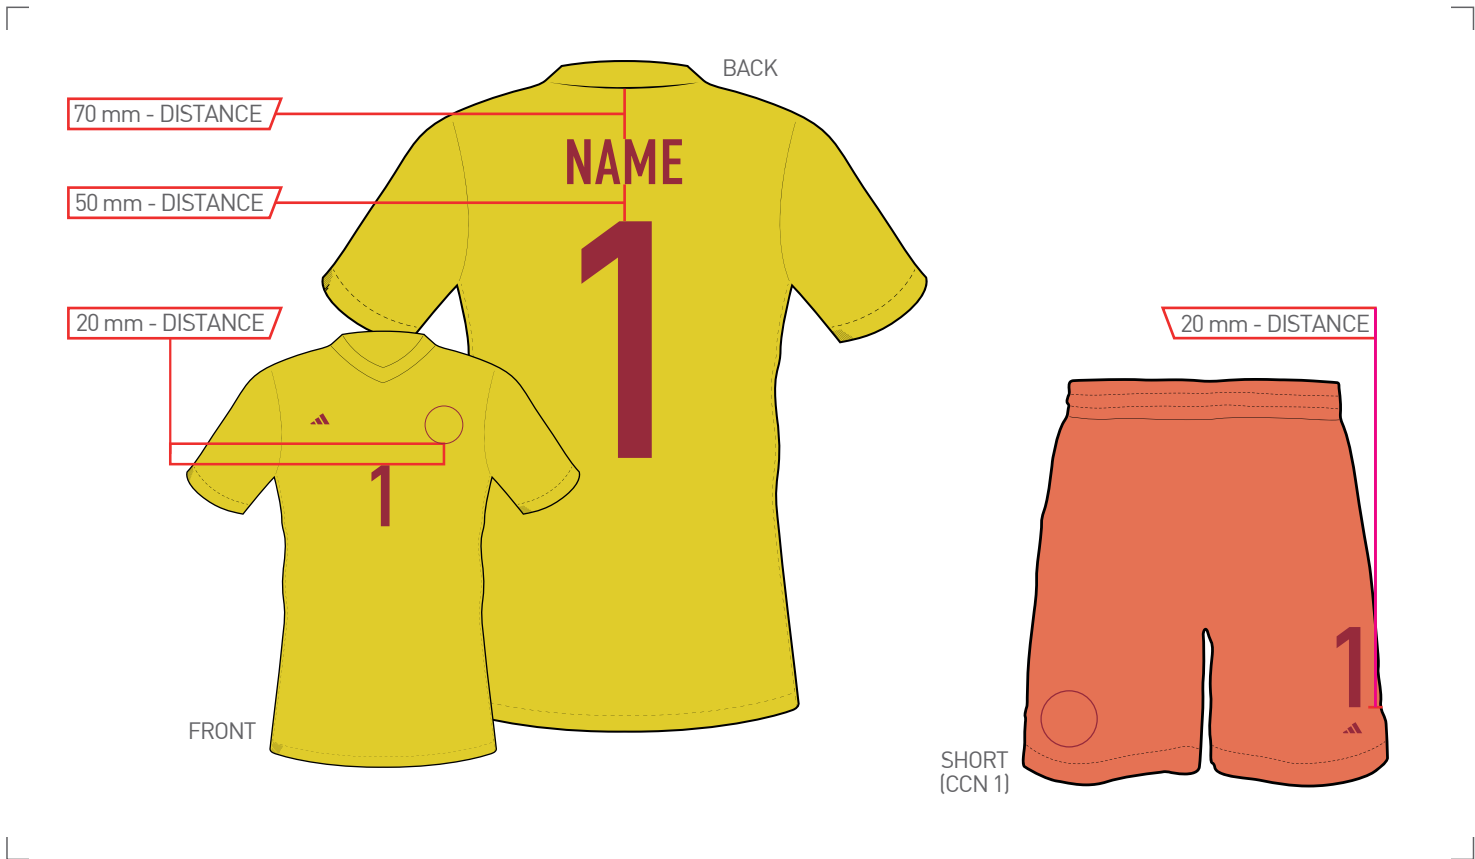

COLOURWAY

NAME	GLORY BLUE 2022
BACK NUMBER	GLORY BLUE 2022
FRONT NUMBER	GLORY BLUE 2022
SHORT NUMBER (CCN 1)	GLORY BLUE 2022

CCN 2

FABRIC COLOUR	WHITE
COLOURWAY	GLORY BLUE 2022

SIZE SPLIT	NAME		BACK NUMBER	FRONT NUMBER	SHORT NUMBER
	Height	max. Width	Height	Height	Height
ADULTS (S - XXXL)	50 mm	300 mm	255 mm	105 mm	105 mm
KIDS (128 - 176)	50 mm	240 mm	165 mm	105 mm	105 mm
MINIKIT (92 - 110+16)	50 mm	180 mm	105 mm	80 mm	80 mm
BABYKIT (68 - 86)	50 mm	150 mm	105 mm	80 mm	80 mm

- HOME
- AWAY
- GK1
- GK2
- GK3
- GK4
- GK5
- GK6
- GK7

! DESIGNS ARE FOR ILLUSTRATION ONLY!

APPLICATION CONDITIONS

TEMPERATURE 130 - 140°C	TIME 13 - 15 sec.
PRESSURE 4 - 5 bar	RELEASE cold

FABRIC COLOUR

JERSEY	TEAM YELLOW
SHORT (CCN 1)	TEAM SOL ORANGE

COLOURWAY

NAME	COLLI RED 2022
BACK NUMBER	COLLI RED 2022
FRONT NUMBER	COLLI RED 2022
SHORT NUMBER (CCN 1)	COLLI RED 2022

SIZE SPLIT	NAME		BACK NUMBER	FRONT NUMBER	SHORT NUMBER
	Height	max. Width	Height	Height	Height
ADULTS (S - XXXL)	50 mm	300 mm	255 mm	105 mm	105 mm
KIDS (128 - 176)	50 mm	240 mm	165 mm	105 mm	105 mm
MINIKIT (92 - 110+16)	50 mm	180 mm	105 mm	80 mm	80 mm
BABYKIT (68 - 86)	50 mm	150 mm	105 mm	80 mm	80 mm