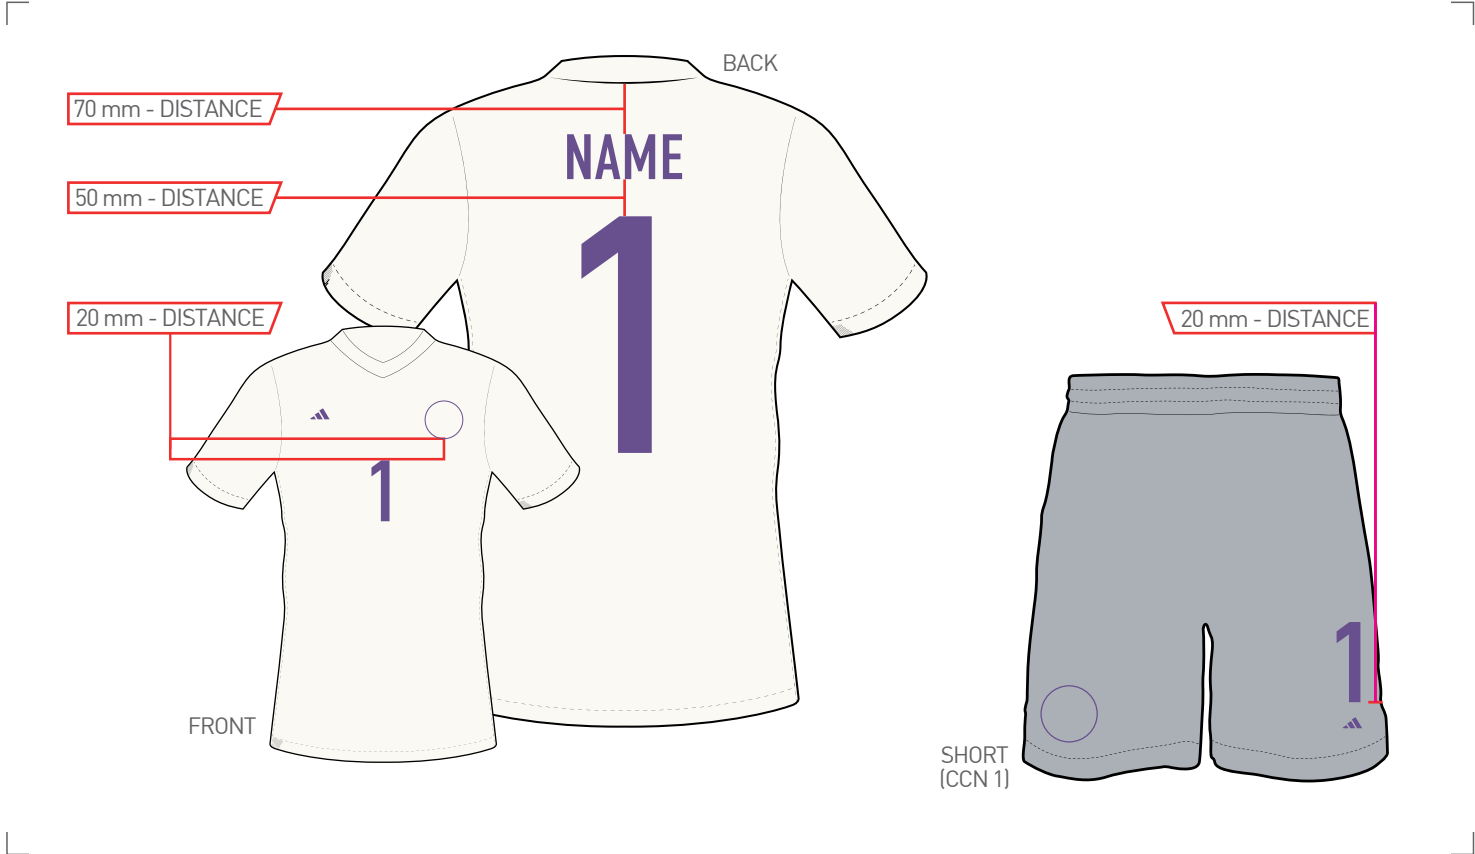

JERSEY	BLUE RUSH
SHORT (CCN 1)	TEAM ROYAL BLUE

COLOURWAY

NAME	WHITE
BACK NUMBER	WHITE
FRONT NUMBER	WHITE
SHORT NUMBER (CCN 1)	WHITE

SIZE SPLIT	NAME		BACK NUMBER	FRONT NUMBER	SHORT NUMBER
	Height	max. Width	Height	Height	Height
ADULTS (S - XXXL)	50 mm	300 mm	255 mm	105 mm	105 mm
KIDS (128 - 176)	50 mm	240 mm	165 mm	105 mm	105 mm
MINIKIT (92 - 110+16)	50 mm	180 mm	105 mm	80 mm	80 mm
BABYKIT (68 - 86)	50 mm	150 mm	105 mm	80 mm	80 mm

- HOME
- AWAY
- GK1
- GK2
- GK3
- GK4
- GK5
- GK6
- GK7

! DESIGNS ARE FOR ILLUSTRATION ONLY!

APPLICATION CONDITIONS

TEMPERATURE 130 - 140°C	TIME 13 - 15 sec.
PRESSURE 4 - 5 bar	RELEASE cold

FABRIC COLOUR

JERSEY	CORE WHITE
SHORT (CCN 1)	TEAM LIGHT GREY

COLOURWAY

NAME	ACTIVE PURPLE 2022
BACK NUMBER	ACTIVE PURPLE 2022
FRONT NUMBER	ACTIVE PURPLE 2022
SHORT NUMBER (CCN 1)	ACTIVE PURPLE 2022

SIZE SPLIT	NAME		BACK NUMBER	FRONT NUMBER	SHORT NUMBER
	Height	max. Width	Height	Height	Height
ADULTS (S - XXXL)	50 mm	300 mm	255 mm	105 mm	105 mm
KIDS (128 - 176)	50 mm	240 mm	165 mm	105 mm	105 mm
MINIKIT (92 - 110+16)	50 mm	180 mm	105 mm	80 mm	80 mm
BABYKIT (68 - 86)	50 mm	150 mm	105 mm	80 mm	80 mm