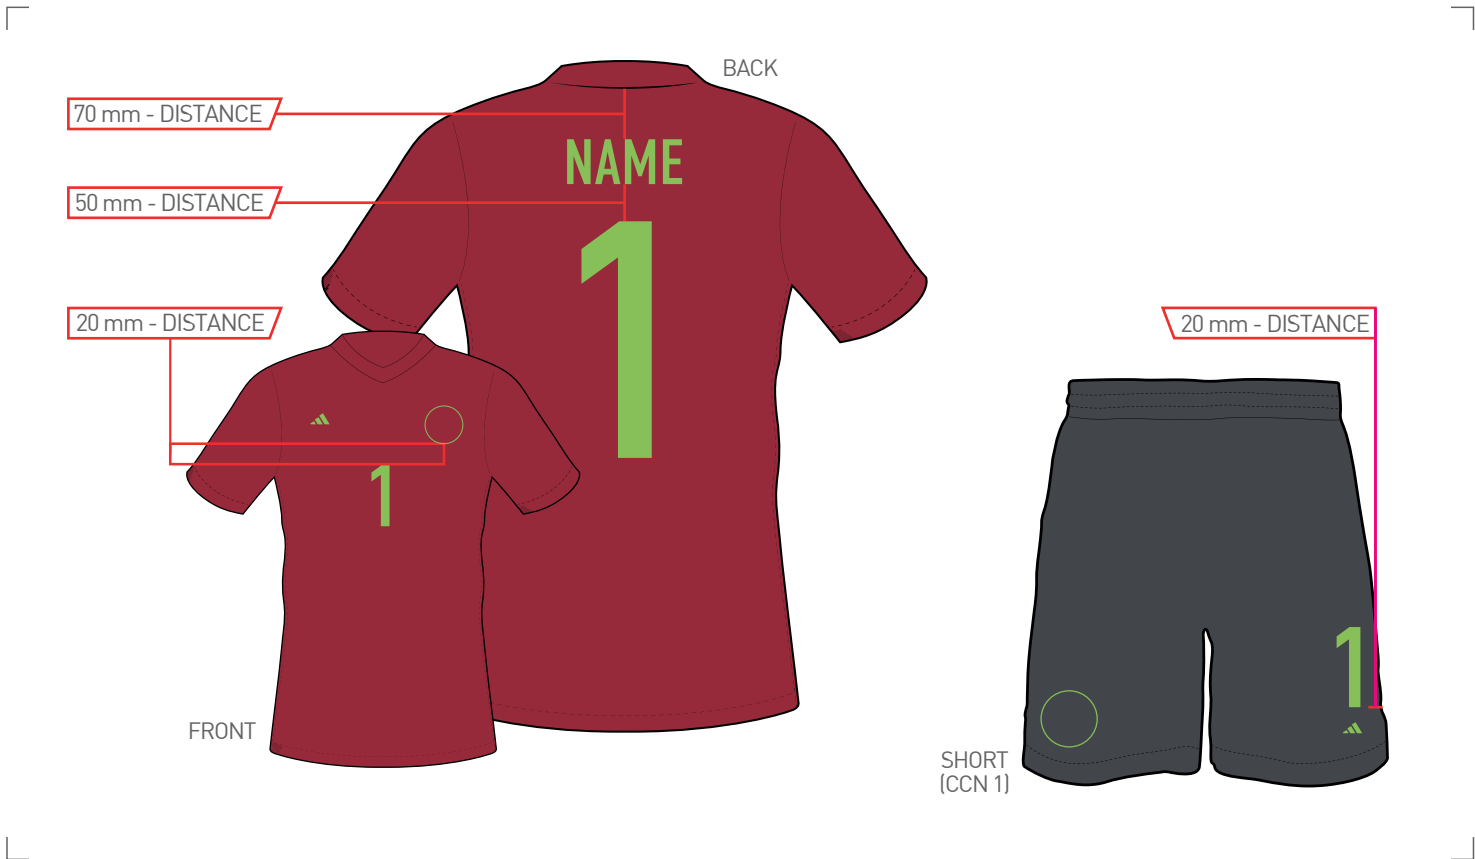

- HOME
- AWAY
- GK1
- GK2
- GK3
- GK4
- GK5
- GK6
- GK7

! DESIGNS ARE FOR ILLUSTRATION ONLY!

APPLICATION CONDITIONS

TEMPERATURE 130 - 140°C	TIME 13 - 15 sec.
PRESSURE 4 - 5 bar	RELEASE cold

FABRIC COLOUR

JERSEY	TEAM COLLEG RED
SHORT (CCN 1)	TEAM DARK GREY

COLOURWAY

NAME	TEAM SEMI SOLAR GREEN 2022
BACK NUMBER	TEAM SEMI SOLAR GREEN 2022
FRONT NUMBER	TEAM SEMI SOLAR GREEN 2022
SHORT NUMBER (CCN 1)	TEAM SEMI SOLAR GREEN 2022

SIZE SPLIT	NAME		BACK NUMBER	FRONT NUMBER	SHORT NUMBER
	Height	max. Width	Height	Height	Height
ADULTS (S - XXXL)	50 mm	300 mm	255 mm	105 mm	105 mm
KIDS (128 - 176)	50 mm	240 mm	165 mm	105 mm	105 mm
MINIKIT (92 - 110+16)	50 mm	180 mm	105 mm	80 mm	80 mm
BABYKIT (68 - 86)	50 mm	150 mm	105 mm	80 mm	80 mm