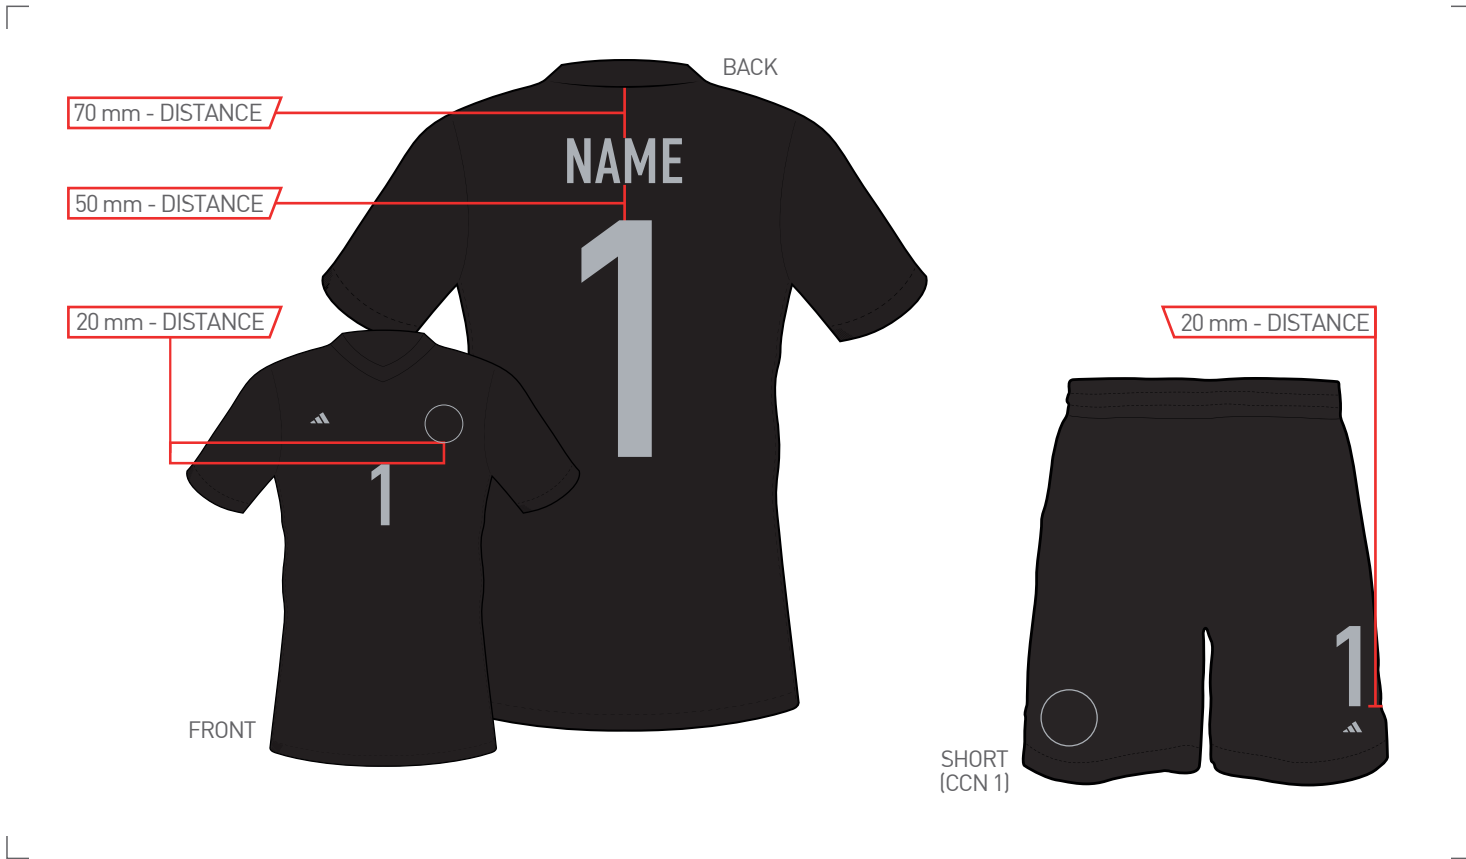

COLOURWAY

NAME	BLACK
BACK NUMBER	BLACK
FRONT NUMBER	BLACK
SHORT NUMBER (CCN 1)	TEAM SEMI SOLAR GREEN 2022

SIZE SPLIT	NAME		BACK NUMBER	FRONT NUMBER	SHORT NUMBER
	Height	max. Width	Height	Height	Height
ADULTS (S - XXXL)	50 mm	300 mm	255 mm	105 mm	105 mm
KIDS (128 - 176)	50 mm	240 mm	165 mm	105 mm	105 mm
MINIKIT (92 - 110+16)	50 mm	180 mm	105 mm	80 mm	80 mm
BABYKIT (68 - 86)	50 mm	150 mm	105 mm	80 mm	80 mm

- HOME
- AWAY
- GK1
- GK2
- GK3
- GK4
- GK5
- GK6
- GK7**

! DESIGNS ARE FOR ILLUSTRATION ONLY!

APPLICATION CONDITIONS

TEMPERATURE 130 - 140°C	TIME 13 - 15 sec.
PRESSURE 4 - 5 bar	RELEASE cold

FABRIC COLOUR

JERSEY	BLACK
SHORT (CCN 1)	BLACK

COLOURWAY

NAME	LIGHT GREY 2022
BACK NUMBER	LIGHT GREY 2022
FRONT NUMBER	LIGHT GREY 2022
SHORT NUMBER (CCN 1)	LIGHT GREY 2022

SIZE SPLIT	NAME		BACK NUMBER	FRONT NUMBER	SHORT NUMBER
	Height	max. Width	Height	Height	Height
ADULTS (S - XXXL)	50 mm	300 mm	255 mm	105 mm	105 mm
KIDS (128 - 176)	50 mm	240 mm	165 mm	105 mm	105 mm
MINIKIT (92 - 110+16)	50 mm	180 mm	105 mm	80 mm	80 mm
BABYKIT (68 - 86)	50 mm	150 mm	105 mm	80 mm	80 mm