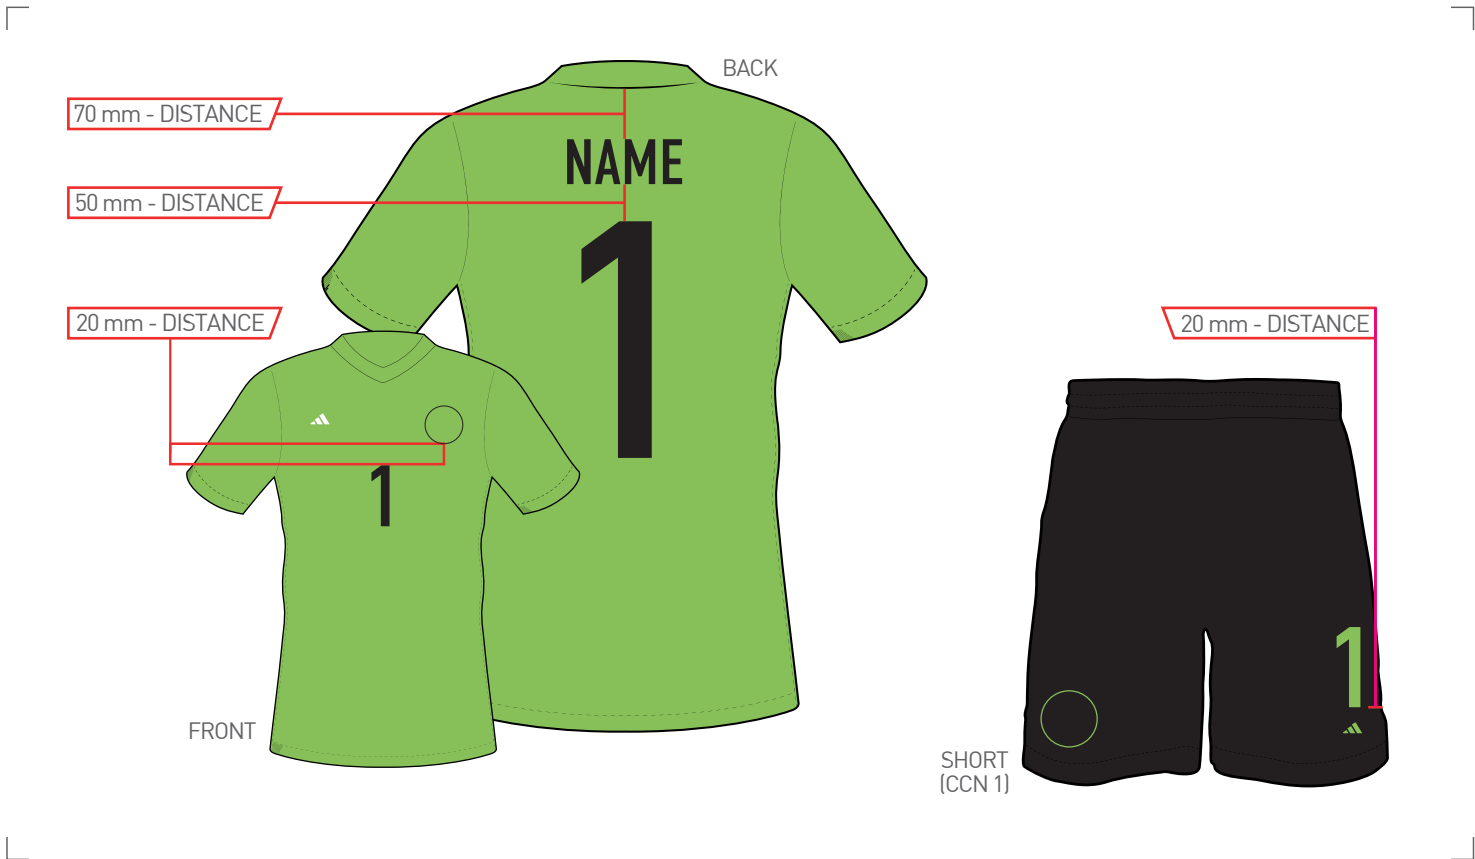

JERSEY	TEAM REAL MAGENTA
SHORT (CCN 1)	ACTIVE PURPLE

COLOURWAY

NAME	YELLOW 2020
BACK NUMBER	YELLOW 2020
FRONT NUMBER	YELLOW 2020
SHORT NUMBER (CCN 1)	YELLOW 2020

SIZE SPLIT	NAME		BACK NUMBER	FRONT NUMBER	SHORT NUMBER
	Height	max. Width	Height	Height	Height
ADULTS (S - XXXL)	50 mm	300 mm	255 mm	105 mm	105 mm
KIDS (128 - 176)	50 mm	240 mm	165 mm	105 mm	105 mm
MINIKIT (92 - 110+16)	50 mm	180 mm	105 mm	80 mm	80 mm
BABYKIT (68 - 86)	50 mm	150 mm	105 mm	80 mm	80 mm

- HOME
- AWAY
- GK1
- GK2
- GK3
- GK4
- GK5
- GK6
- GK7

! DESIGNS ARE FOR ILLUSTRATION ONLY!

APPLICATION CONDITIONS

TEMPERATURE 130 - 140°C	TIME 13 - 15 sec.
PRESSURE 4 - 5 bar	RELEASE cold

FABRIC COLOUR

JERSEY	TEAM SEMI SOLAR GREEN
SHORT (CCN 1)	BLACK

COLOURWAY

NAME	BLACK
BACK NUMBER	BLACK
FRONT NUMBER	BLACK
SHORT NUMBER (CCN 1)	TEAM SEMI SOLAR GREEN 2022

SIZE SPLIT	NAME		BACK NUMBER	FRONT NUMBER	SHORT NUMBER
	Height	max. Width	Height	Height	Height
ADULTS (S - XXXL)	50 mm	300 mm	255 mm	105 mm	105 mm
KIDS (128 - 176)	50 mm	240 mm	165 mm	105 mm	105 mm
MINIKIT (92 - 110+16)	50 mm	180 mm	105 mm	80 mm	80 mm
BABYKIT (68 - 86)	50 mm	150 mm	105 mm	80 mm	80 mm

JERSEY	BLACK
SHORT (CCN 1)	BLACK

COLOURWAY

NAME	LIGHT GREY 2022
BACK NUMBER	LIGHT GREY 2022
FRONT NUMBER	LIGHT GREY 2022
SHORT NUMBER (CCN 1)	LIGHT GREY 2022

SIZE SPLIT	NAME		BACK NUMBER	FRONT NUMBER	SHORT NUMBER
	Height	max. Width	Height	Height	Height
ADULTS (S - XXXL)	50 mm	300 mm	255 mm	105 mm	105 mm
KIDS (128 - 176)	50 mm	240 mm	165 mm	105 mm	105 mm
MINIKIT (92 - 110+16)	50 mm	180 mm	105 mm	80 mm	80 mm
BABYKIT (68 - 86)	50 mm	150 mm	105 mm	80 mm	80 mm