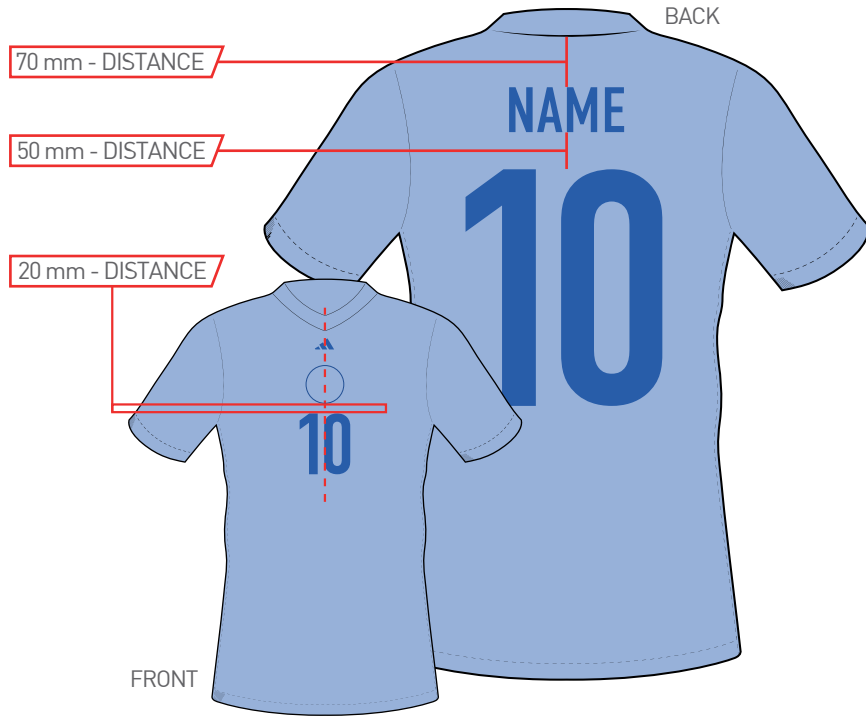

FABRIC COLOUR

JERSEY	TEAM POWER RED
SHORT (CCN 1)	TEAM NAVY BLUE

COLOURWAY

NAME	COLLI GOLD 2022
BACK NUMBER	COLLI GOLD 2022
FRONT NUMBER	COLLI GOLD 2022
SHORT NUMBER (CCN 1)	COLLI GOLD 2022

SIZE SPLIT	NAME		BACK NUMBER	FRONT NUMBER	SHORT NUMBER
	Height	max. Width	Height	Height	Height
ADULTS (S - XXXL)	50 mm	300 mm	255 mm	105 mm	105 mm
KIDS (128 - 176)	50 mm	240 mm	165 mm	105 mm	105 mm
MINIKIT (92 - 110+16)	50 mm	180 mm	105 mm	80 mm	80 mm
BABYKIT (68 - 86)	50 mm	150 mm	105 mm	80 mm	80 mm

- HOME
- AWAY
- GK1
- GK2
- GK3
- GK4
- GK5
- GK6
- GK7

! DESIGNS ARE FOR ILLUSTRATION ONLY!

APPLICATION CONDITIONS

TEMPERATURE 130 - 140°C	TIME 13 - 15 sec.
PRESSURE 4 - 5 bar	RELEASE cold

FABRIC COLOUR

JERSEY	GLOW BLUE
SHORT (CCN 1)	GLORY BLUE

COLOURWAY

NAME	GLORY BLUE 2022
BACK NUMBER	GLORY BLUE 2022
FRONT NUMBER	GLORY BLUE 2022
SHORT NUMBER (CCN 1)	GLORY BLUE 2022

CCN 2

FABRIC COLOUR	WHITE
COLOURWAY	GLORY BLUE 2022

SIZE SPLIT	NAME		BACK NUMBER	FRONT NUMBER	SHORT NUMBER
	Height	max. Width	Height	Height	Height
ADULTS (S - XXXL)	50 mm	300 mm	255 mm	105 mm	105 mm
KIDS (128 - 176)	50 mm	240 mm	165 mm	105 mm	105 mm
MINIKIT (92 - 110+16)	50 mm	180 mm	105 mm	80 mm	80 mm
BABYKIT (68 - 86)	50 mm	150 mm	105 mm	80 mm	80 mm