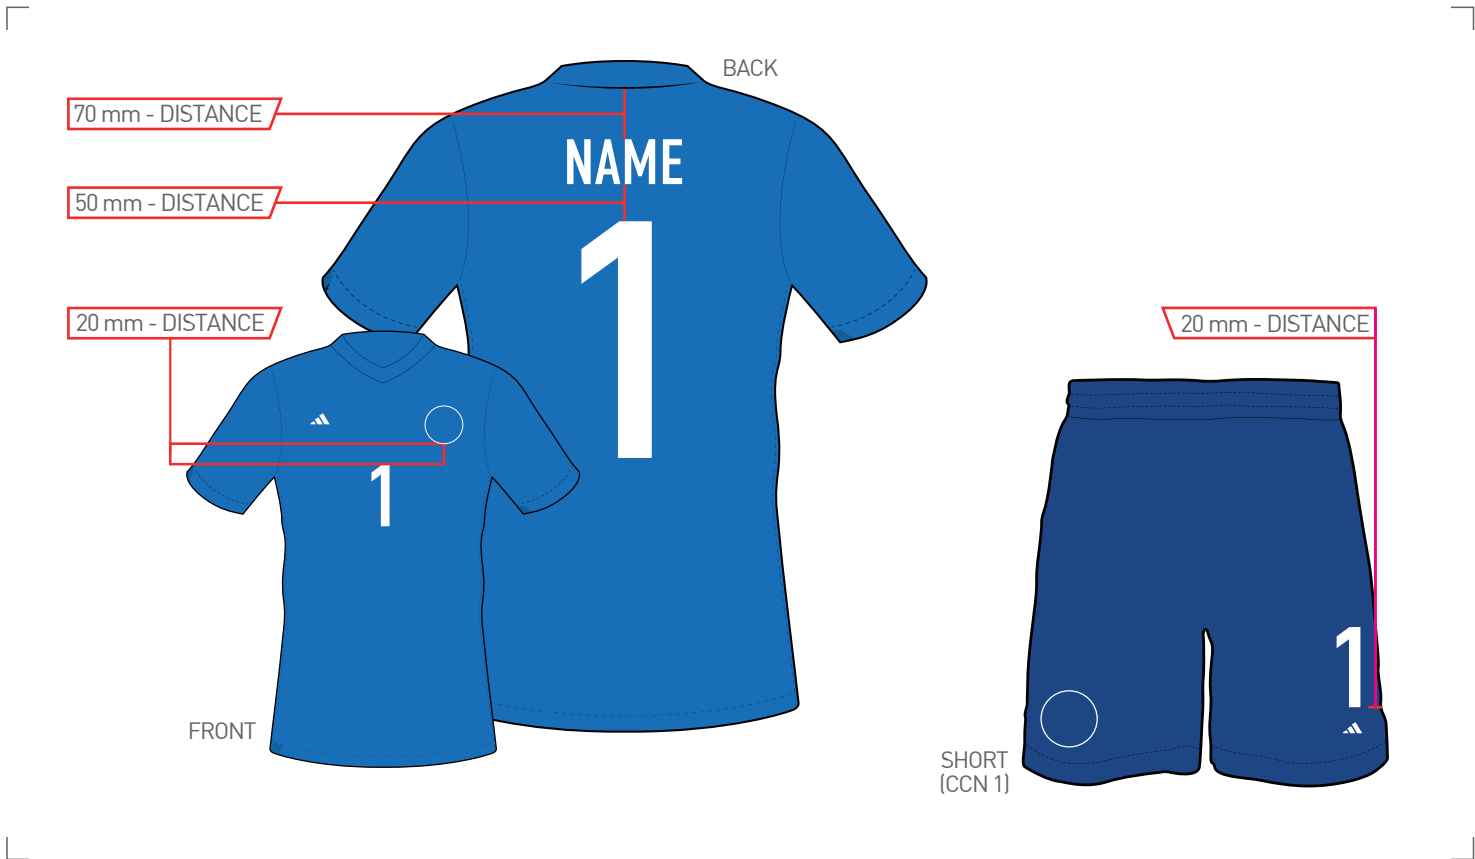

COLOURWAY

NAME	COLLI RED 2022
BACK NUMBER	COLLI RED 2022
FRONT NUMBER	COLLI RED 2022
SHORT NUMBER (CCN 1)	COLLI RED 2022

SIZE SPLIT	NAME		BACK NUMBER	FRONT NUMBER	SHORT NUMBER
	Height	max. Width	Height	Height	Height
ADULTS (S - XXXL)	50 mm	300 mm	255 mm	105 mm	105 mm
KIDS (128 - 176)	50 mm	240 mm	165 mm	105 mm	105 mm
MINIKIT (92 - 110+16)	50 mm	180 mm	105 mm	80 mm	80 mm
BABYKIT (68 - 86)	50 mm	150 mm	105 mm	80 mm	80 mm

- HOME
- AWAY
- GK1
- GK2**
- GK3
- GK4
- GK5
- GK6
- GK7

! DESIGNS ARE FOR ILLUSTRATION ONLY!

APPLICATION CONDITIONS

TEMPERATURE 130 - 140°C	TIME 13 - 15 sec.
PRESSURE 4 - 5 bar	RELEASE cold

FABRIC COLOUR

JERSEY	BLUE RUSH
SHORT (CCN 1)	TEAM ROYAL BLUE

COLOURWAY

NAME	WHITE
BACK NUMBER	WHITE
FRONT NUMBER	WHITE
SHORT NUMBER (CCN 1)	WHITE

SIZE SPLIT	NAME		BACK NUMBER	FRONT NUMBER	SHORT NUMBER
	Height	max. Width	Height	Height	Height
ADULTS (S - XXXL)	50 mm	300 mm	255 mm	105 mm	105 mm
KIDS (128 - 176)	50 mm	240 mm	165 mm	105 mm	105 mm
MINIKIT (92 - 110+16)	50 mm	180 mm	105 mm	80 mm	80 mm
BABYKIT (68 - 86)	50 mm	150 mm	105 mm	80 mm	80 mm