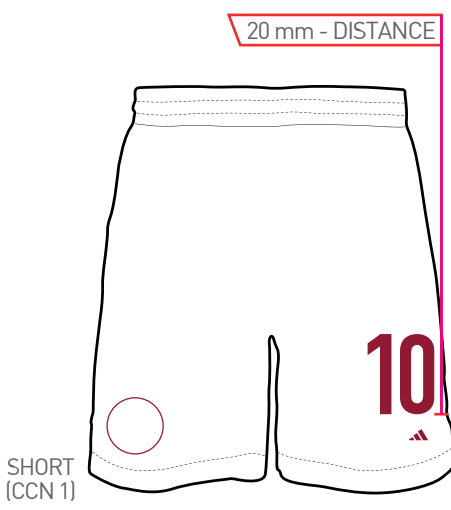

## **FEDERATION NAME & NUMBERING 2022**

FMF - MÉXICO MEN

- HOME
- AWAY
- GK1
- GK2
- GK3
- GK4
- GK5
- GK6
- GK7

! DESIGNS ARE FOR ILLUSTRATION ONLY!

APPLICATION CONDITIONS

TEMPERATURE 130 - 140°C	TIME 13 - 15 sec.
PRESSURE 4 - 5 bar	RELEASE cold

FABRIC COLOUR

JERSEY	VIVID GREEN
SHORT (CCN 1)	WHITE

COLOURWAY

NAME	WHITE
BACK NUMBER	WHITE
FRONT NUMBER	WHITE
SHORT NUMBER (CCN 1)	SCARLET 2022

CCN 2

	FABRIC COLOUR COLLEGIATE GREEN
	COLOURWAY WHITE

SIZE SPLIT	NAME		BACK NUMBER	FRONT NUMBER	SHORT NUMBER
	Height	max. Width	Height	Height	Height
ADULTS (S - XXXL)	50 mm	300 mm	255 mm	105 mm	105 mm
KIDS (128 - 176)	50 mm	240 mm	165 mm	105 mm	105 mm
MINIKIT (92 - 110+16)	50 mm	180 mm	105 mm	80 mm	80 mm
BABYKIT (68 - 86)	50 mm	150 mm	105 mm	80 mm	80 mm

- HOME
- AWAY**
- GK1
- GK2
- GK3
- GK4
- GK5
- GK6
- GK7

**!** DESIGNS ARE FOR ILLUSTRATION ONLY!

APPLICATION CONDITIONS

TEMPERATURE 130 - 140°C	TIME 13 - 15 sec.
PRESSURE 4 - 5 bar	RELEASE cold

FABRIC COLOUR