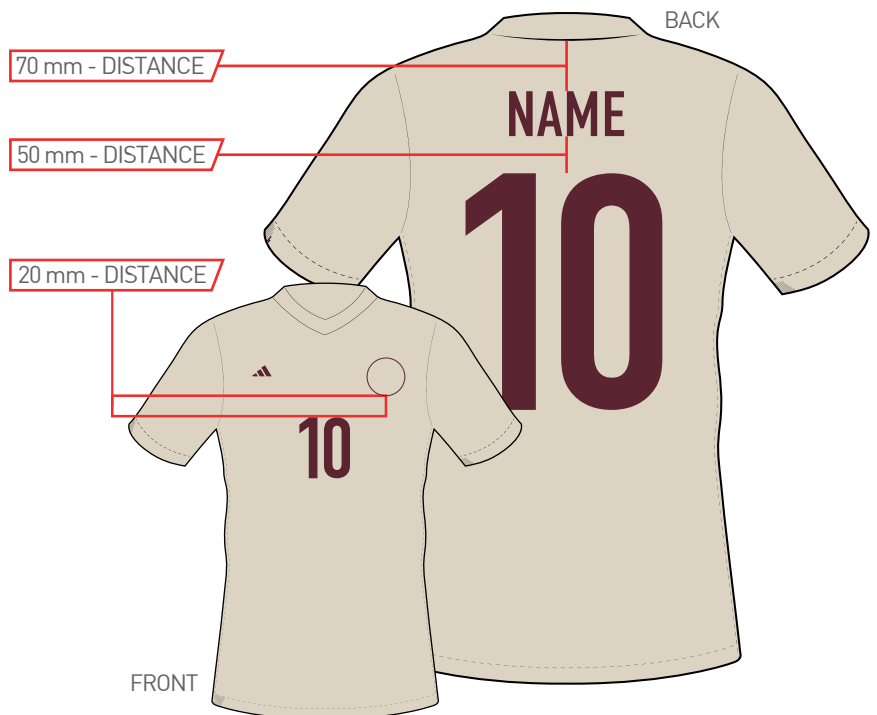

- HOME
- **AWAY**
- GK1
- GK2
- GK3
- GK4
- GK5
- GK6
- GK7

! DESIGNS ARE FOR ILLUSTRATION ONLY!

APPLICATION CONDITIONS

TEMPERATURE 130 - 140°C	TIME 13 - 15 sec.
PRESSURE 4 - 5 bar	RELEASE cold

FABRIC COLOUR

JERSEY	WONDER WHITE
SHORT (CCN 1)	GREEN NIGHT

COLOURWAY

NAME	COLLI BURGUNDY 2022
BACK NUMBER	COLLI BURGUNDY 2022
FRONT NUMBER	COLLI BURGUNDY 2022 + WONDER WHITE 2022 KEYLINE
SHORT NUMBER (CCN 1)	WONDER WHITE 2022

CCN 2

	FABRIC COLOUR WONDER WHITE
	COLOURWAY COLLI BURGUNDY 2022