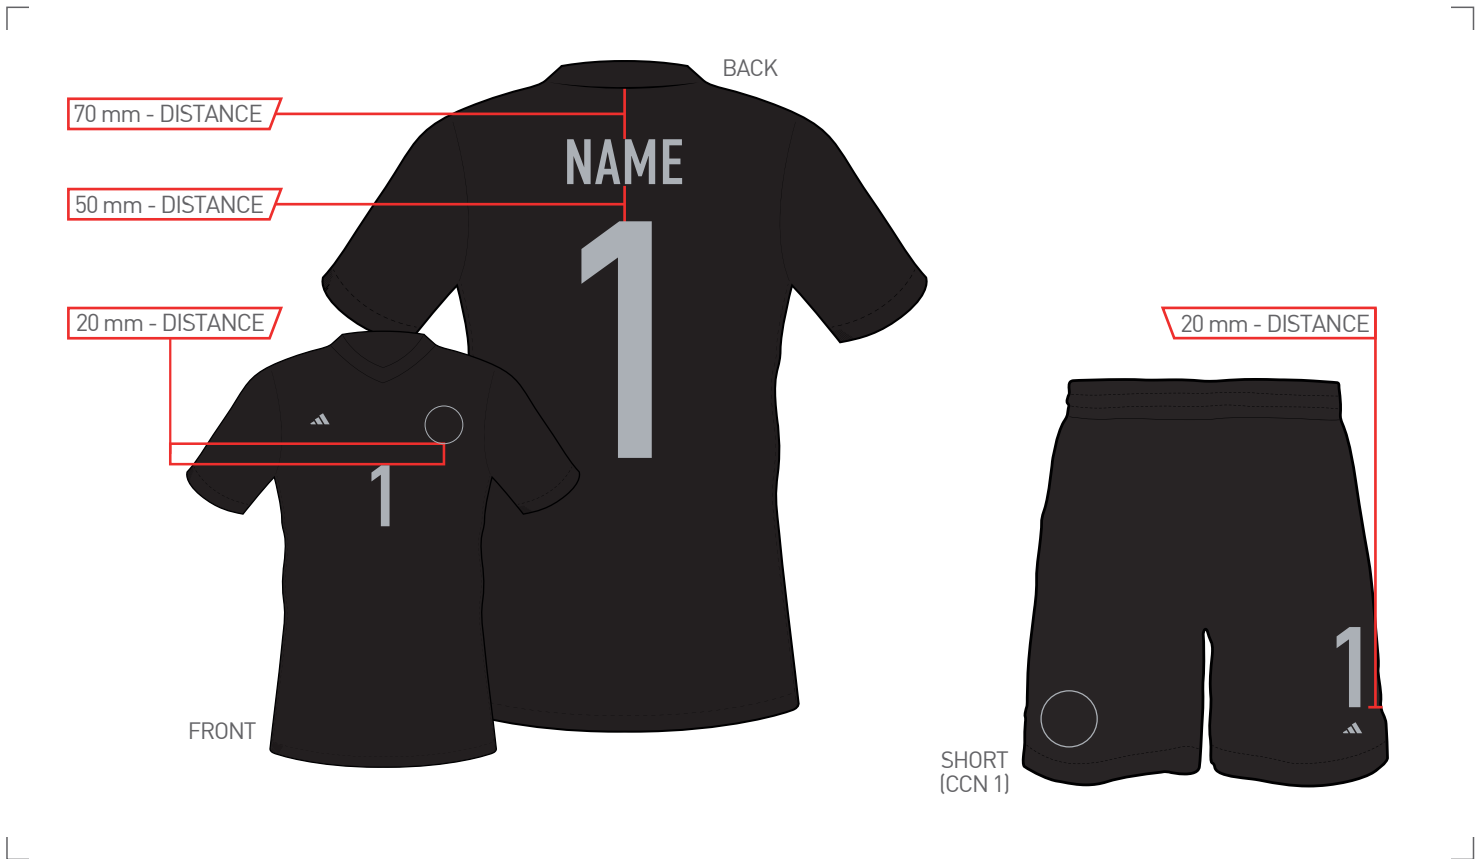

- HOME
- AWAY
- GK1**
- GK2
- GK3
- GK4
- GK5
- GK6
- GK7

**!** DESIGNS ARE FOR ILLUSTRATION ONLY!

APPLICATION CONDITIONS

TEMPERATURE 130 - 140°C	TIME 13 - 15 sec.
PRESSURE 4 - 5 bar	RELEASE cold

FABRIC COLOUR

JERSEY	BLACK
SHORT (CCN 1)	BLACK

COLOURWAY

NAME	LIGHT GREY 2022
BACK NUMBER	LIGHT GREY 2022
FRONT NUMBER	LIGHT GREY 2022
SHORT NUMBER (CCN 1)	LIGHT GREY 2022

SIZE SPLIT	NAME		BACK NUMBER	FRONT NUMBER	SHORT NUMBER
	Height	max. Width	Height	Height	Height
ADULTS (S - XXXL)	50 mm	300 mm	255 mm	105 mm	105 mm
KIDS (128 - 176)	50 mm	240 mm	165 mm	105 mm	105 mm
MINIKIT (92 - 110+16)	50 mm	180 mm	105 mm	80 mm	80 mm
BABYKIT (68 - 86)	50 mm	150 mm	105 mm	80 mm	80 mm