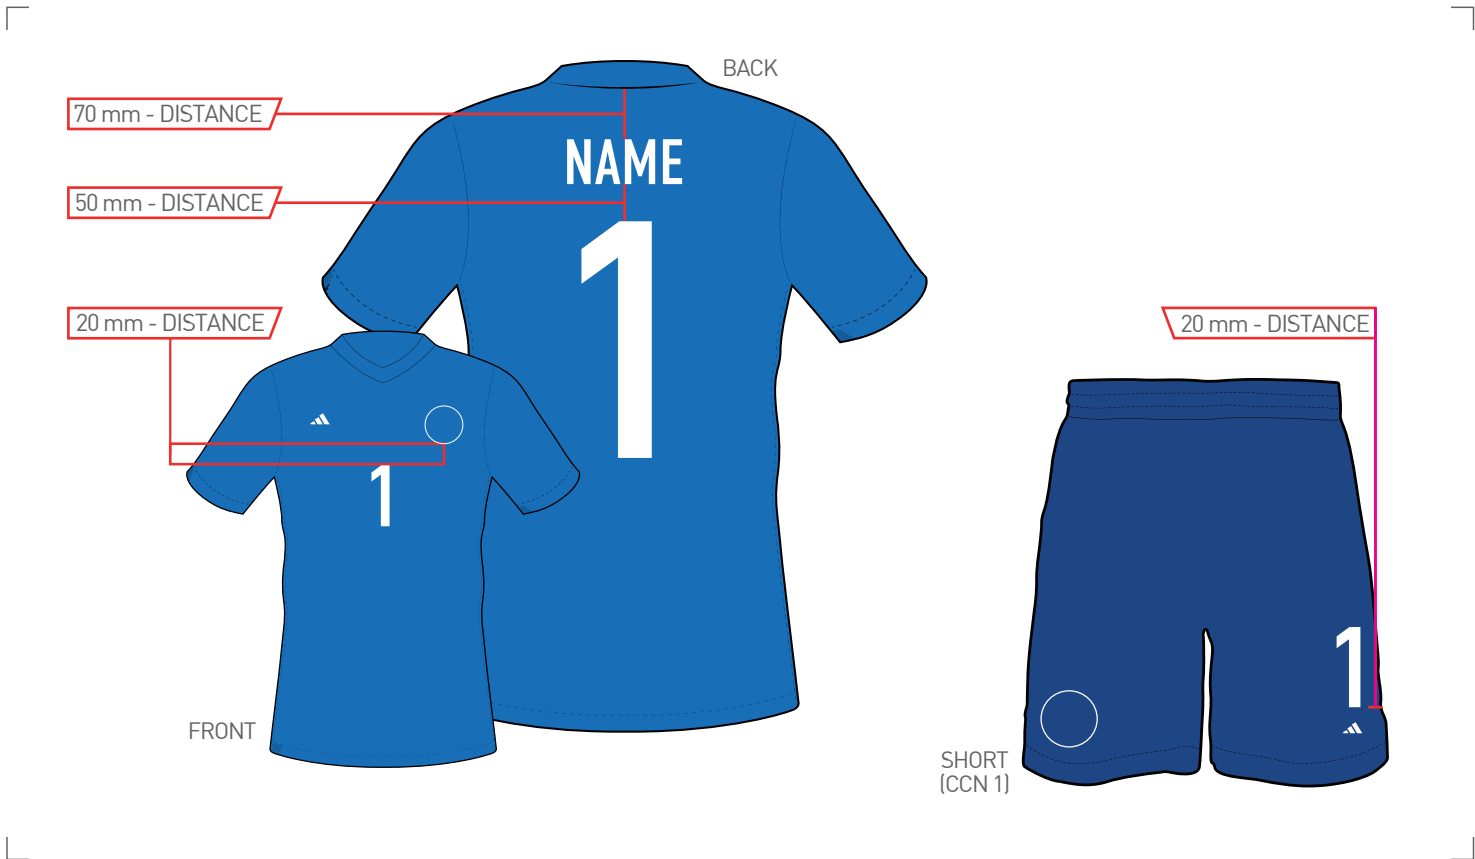

JERSEY	BLACK
SHORT (CCN 1)	BLACK

COLOURWAY

NAME	LIGHT GREY 2022
BACK NUMBER	LIGHT GREY 2022
FRONT NUMBER	LIGHT GREY 2022
SHORT NUMBER (CCN 1)	LIGHT GREY 2022

SIZE SPLIT	NAME		BACK NUMBER	FRONT NUMBER	SHORT NUMBER
	Height	max. Width	Height	Height	Height
ADULTS (S - XXXL)	50 mm	300 mm	255 mm	105 mm	105 mm
KIDS (128 - 176)	50 mm	240 mm	165 mm	105 mm	105 mm
MINIKIT (92 - 110+16)	50 mm	180 mm	105 mm	80 mm	80 mm
BABYKIT (68 - 86)	50 mm	150 mm	105 mm	80 mm	80 mm

- HOME
- AWAY
- GK1
- GK2**
- GK3
- GK4
- GK5
- GK6
- GK7

**!** DESIGNS ARE FOR ILLUSTRATION ONLY!

APPLICATION CONDITIONS

TEMPERATURE 130 - 140°C	TIME 13 - 15 sec.
PRESSURE 4 - 5 bar	RELEASE cold

FABRIC COLOUR

JERSEY	BLUE RUSH
SHORT (CCN 1)	TEAM ROYAL BLUE

COLOURWAY

NAME	WHITE
BACK NUMBER	WHITE
FRONT NUMBER	WHITE
SHORT NUMBER (CCN 1)	WHITE

SIZE SPLIT	NAME		BACK NUMBER	FRONT NUMBER	SHORT NUMBER
	Height	max. Width	Height	Height	Height
ADULTS (S - XXXL)	50 mm	300 mm	255 mm	105 mm	105 mm
KIDS (128 - 176)	50 mm	240 mm	165 mm	105 mm	105 mm
MINIKIT (92 - 110+16)	50 mm	180 mm	105 mm	80 mm	80 mm
BABYKIT (68 - 86)	50 mm	150 mm	105 mm	80 mm	80 mm