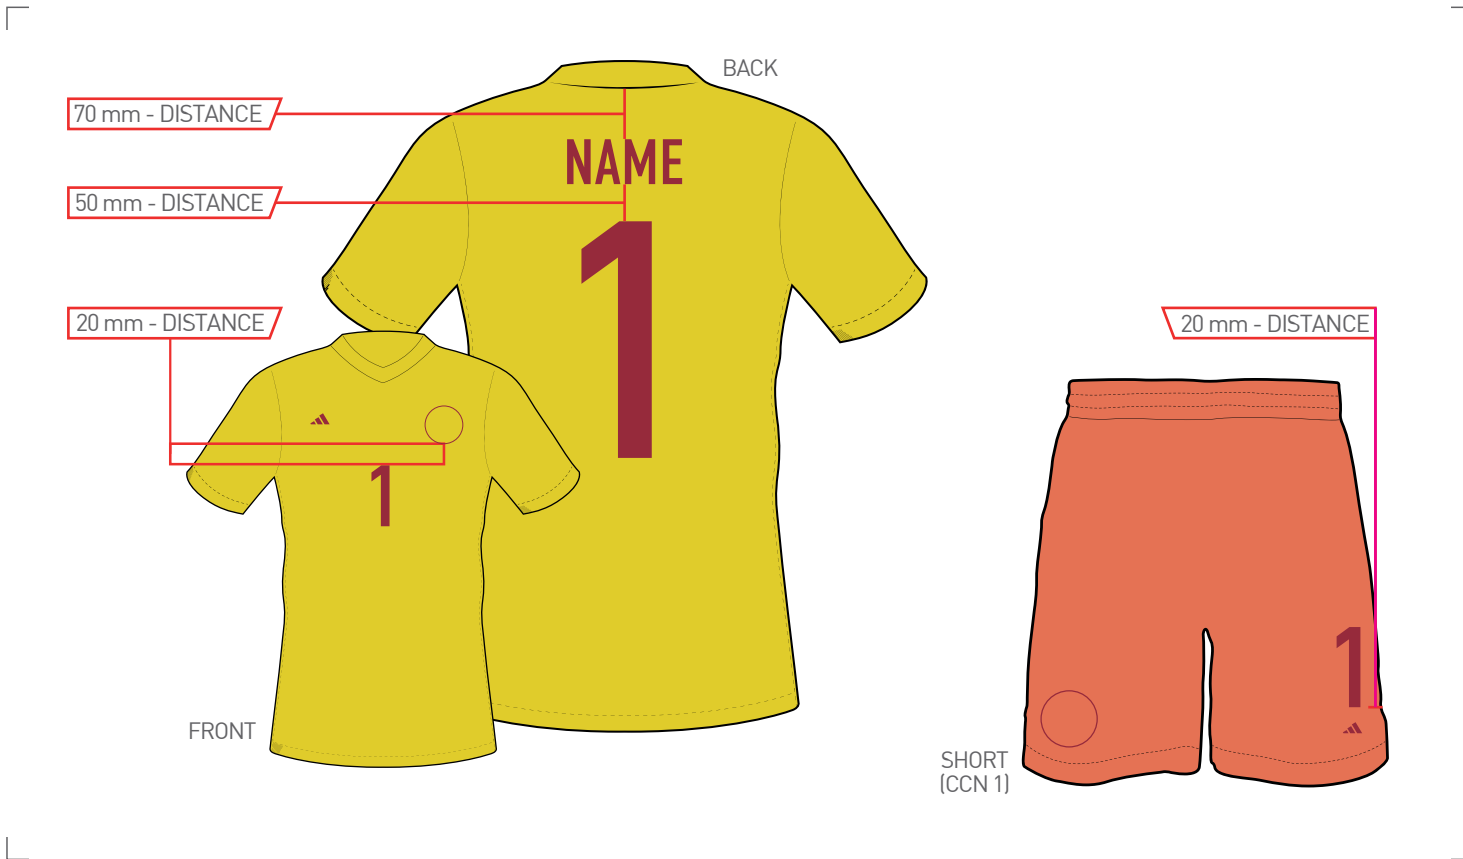

JERSEY	TEAM SEMI SOLAR GREEN
SHORT (CCN 1)	BLACK

COLOURWAY

NAME	BLACK
BACK NUMBER	BLACK
FRONT NUMBER	BLACK
SHORT NUMBER (CCN 1)	TEAM SEMI SOLAR GREEN 2022

SIZE SPLIT	NAME		BACK NUMBER	FRONT NUMBER	SHORT NUMBER
	Height	max. Width	Height	Height	Height
ADULTS (S - XXXL)	50 mm	300 mm	255 mm	105 mm	105 mm
KIDS (128 - 176)	50 mm	240 mm	165 mm	105 mm	105 mm
MINIKIT (92 - 110+16)	50 mm	180 mm	105 mm	80 mm	80 mm
BABYKIT (68 - 86)	50 mm	150 mm	105 mm	80 mm	80 mm

- HOME
- AWAY
- GK1
- GK2
- GK3
- GK4
- GK5
- GK6
- GK7

**!** DESIGNS ARE FOR ILLUSTRATION ONLY!

APPLICATION CONDITIONS

TEMPERATURE 130 - 140°C	TIME 13 - 15 sec.
PRESSURE 4 - 5 bar	RELEASE cold

FABRIC COLOUR

JERSEY	TEAM YELLOW
SHORT (CCN 1)	TEAM SOL ORANGE

COLOURWAY

NAME	COLLI RED 2022
BACK NUMBER	COLLI RED 2022
FRONT NUMBER	COLLI RED 2022
SHORT NUMBER (CCN 1)	COLLI RED 2022

SIZE SPLIT	NAME		BACK NUMBER	FRONT NUMBER	SHORT NUMBER
	Height	max. Width	Height	Height	Height
ADULTS (S - XXXL)	50 mm	300 mm	255 mm	105 mm	105 mm
KIDS (128 - 176)	50 mm	240 mm	165 mm	105 mm	105 mm
MINIKIT (92 - 110+16)	50 mm	180 mm	105 mm	80 mm	80 mm
BABYKIT (68 - 86)	50 mm	150 mm	105 mm	80 mm	80 mm