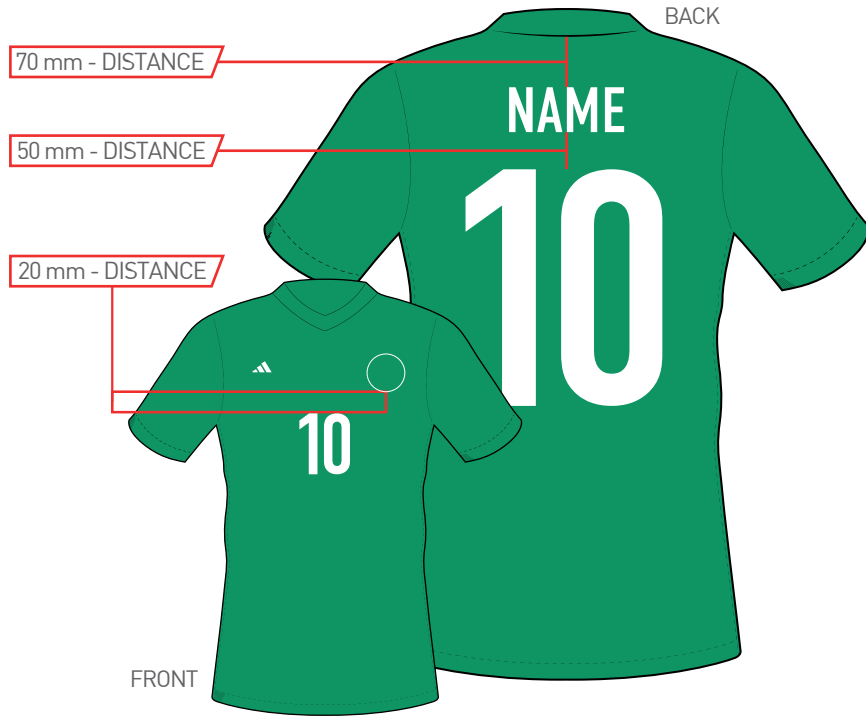

## **FEDERATION NAME & NUMBERING 2022**

FMF - MÉXICO MEN

- HOME
- AWAY
- GK1
- GK2
- GK3
- GK4
- GK5
- GK6
- GK7

! DESIGNS ARE FOR ILLUSTRATION ONLY!

APPLICATION CONDITIONS

TEMPERATURE 130 - 140°C	TIME 13 - 15 sec.
PRESSURE 4 - 5 bar	RELEASE cold

FABRIC COLOUR

JERSEY	VIVID GREEN
SHORT (CCN 1)	WHITE

COLOURWAY

NAME	WHITE
BACK NUMBER	WHITE
FRONT NUMBER	WHITE
SHORT NUMBER (CCN 1)	SCARLET 2022

CCN 2

	FABRIC COLOUR COLLEGIATE GREEN
	COLOURWAY WHITE

SIZE SPLIT	NAME		BACK NUMBER	FRONT NUMBER	SHORT NUMBER
	Height	max. Width	Height	Height	Height
ADULTS (S - XXXL)	50 mm	300 mm	255 mm	105 mm	105 mm
KIDS (128 - 176)	50 mm	240 mm	165 mm	105 mm	105 mm
MINIKIT (92 - 110+16)	50 mm	180 mm	105 mm	80 mm	80 mm
BABYKIT (68 - 86)	50 mm	150 mm	105 mm	80 mm	80 mm