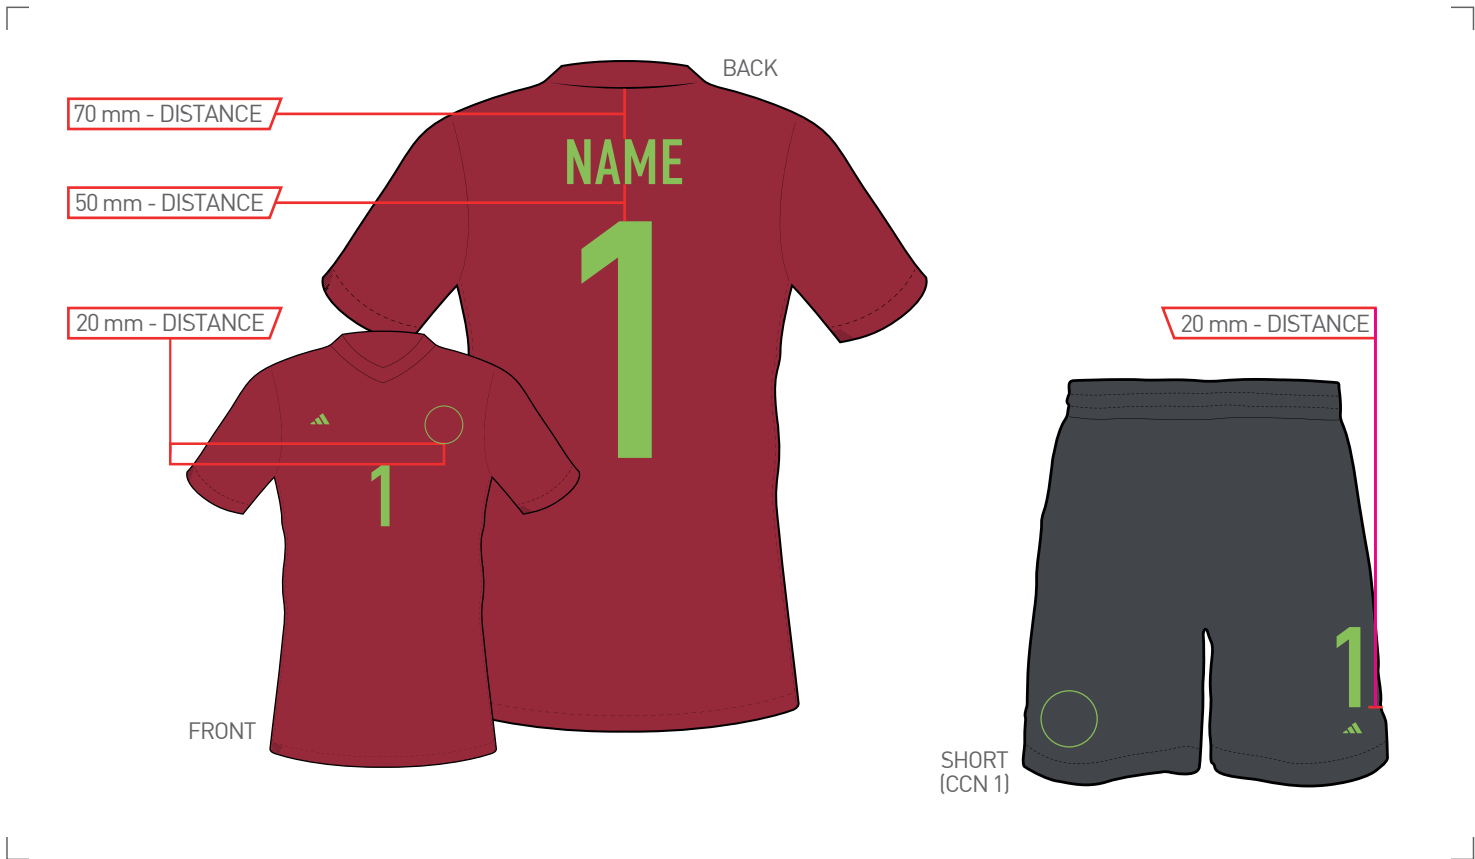

JERSEY	CORE WHITE
SHORT (CCN 1)	TEAM LIGHT GREY

COLOURWAY

NAME	ACTIVE PURPLE 2022
BACK NUMBER	ACTIVE PURPLE 2022
FRONT NUMBER	ACTIVE PURPLE 2022
SHORT NUMBER (CCN 1)	ACTIVE PURPLE 2022

SIZE SPLIT	NAME		BACK NUMBER	FRONT NUMBER	SHORT NUMBER
	Height	max. Width	Height	Height	Height
ADULTS (S - XXXL)	50 mm	300 mm	255 mm	105 mm	105 mm
KIDS (128 - 176)	50 mm	240 mm	165 mm	105 mm	105 mm
MINIKIT (92 - 110+16)	50 mm	180 mm	105 mm	80 mm	80 mm
BABYKIT (68 - 86)	50 mm	150 mm	105 mm	80 mm	80 mm

- HOME
- AWAY
- GK1
- GK2
- GK3
- GK4**
- GK5
- GK6
- GK7

**!** DESIGNS ARE FOR ILLUSTRATION ONLY!

APPLICATION CONDITIONS

TEMPERATURE 130 - 140°C	TIME 13 - 15 sec.
PRESSURE 4 - 5 bar	RELEASE cold

FABRIC COLOUR

SIZE SPLIT	NAME		BACK NUMBER	FRONT NUMBER	SHORT NUMBER
	Height	max. Width	Height	Height	Height
ADULTS (S - XXXL)	50 mm	300 mm	255 mm	105 mm	105 mm
KIDS (128 - 176)	50 mm	240 mm	165 mm	105 mm	105 mm
MINIKIT (92 - 110+16)	50 mm	180 mm	105 mm	80 mm	80 mm
BABYKIT (68 - 86)	50 mm	150 mm	105 mm	80 mm	80 mm