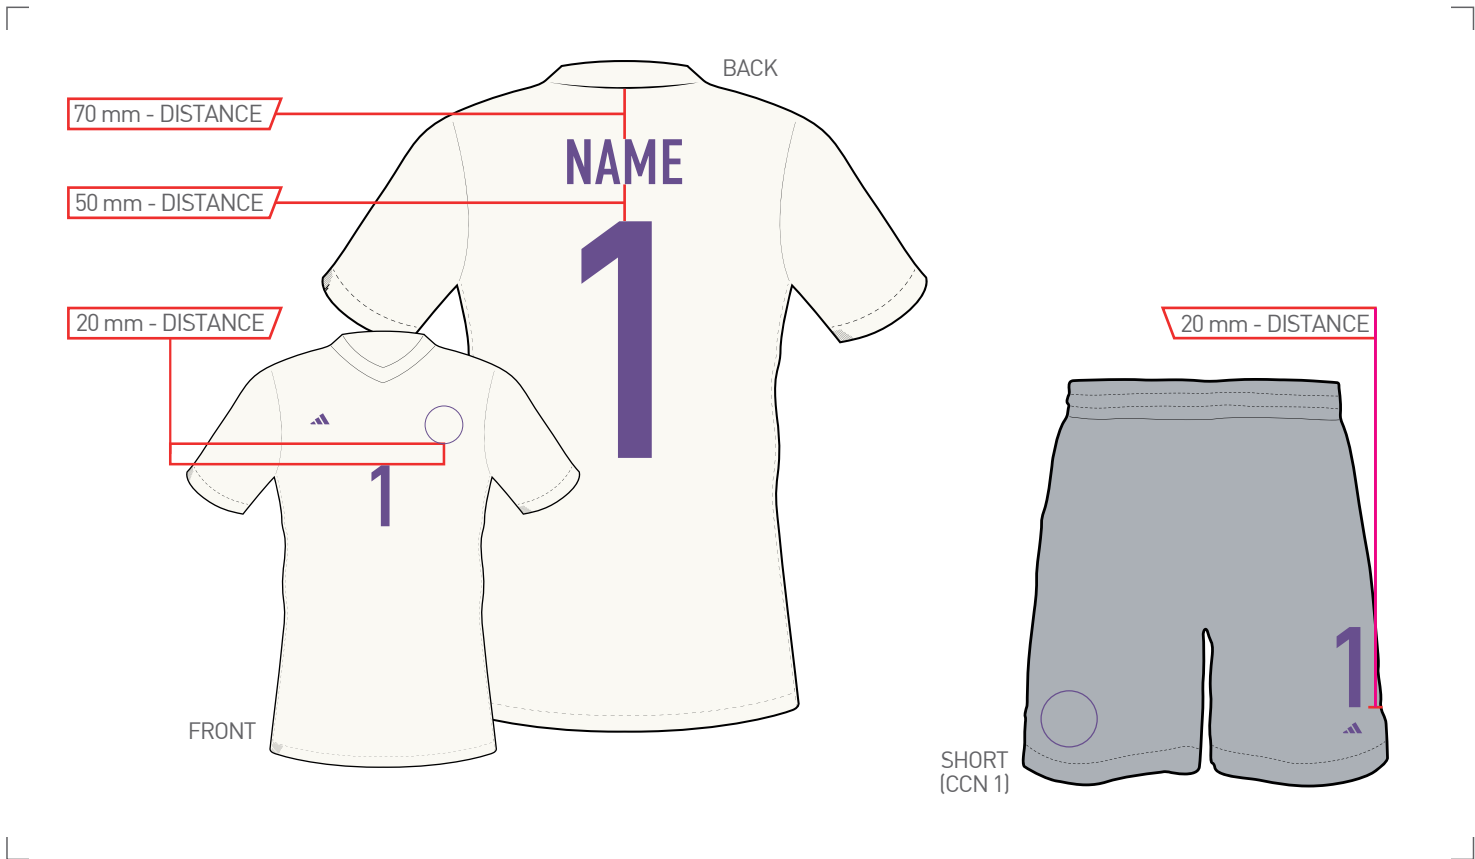

JERSEY	BLUE RUSH
SHORT (CCN 1)	TEAM ROYAL BLUE

COLOURWAY

NAME	WHITE
BACK NUMBER	WHITE
FRONT NUMBER	WHITE
SHORT NUMBER (CCN 1)	WHITE

SIZE SPLIT	NAME		BACK NUMBER	FRONT NUMBER	SHORT NUMBER
	Height	max. Width	Height	Height	Height
ADULTS (S - XXXL)	50 mm	300 mm	255 mm	105 mm	105 mm
KIDS (128 - 176)	50 mm	240 mm	165 mm	105 mm	105 mm
MINIKIT (92 - 110+16)	50 mm	180 mm	105 mm	80 mm	80 mm
BABYKIT (68 - 86)	50 mm	150 mm	105 mm	80 mm	80 mm

- HOME
- AWAY
- GK1
- GK2
- GK3
- GK4
- GK5
- GK6
- GK7

**!** DESIGNS ARE FOR ILLUSTRATION ONLY!

APPLICATION CONDITIONS

TEMPERATURE 130 - 140°C	TIME 13 - 15 sec.
PRESSURE 4 - 5 bar	RELEASE cold

FABRIC COLOUR

JERSEY	CORE WHITE
SHORT (CCN 1)	TEAM LIGHT GREY

COLOURWAY

NAME	ACTIVE PURPLE 2022
BACK NUMBER	ACTIVE PURPLE 2022
FRONT NUMBER	ACTIVE PURPLE 2022
SHORT NUMBER (CCN 1)	ACTIVE PURPLE 2022

SIZE SPLIT	NAME		BACK NUMBER	FRONT NUMBER	SHORT NUMBER
	Height	max. Width	Height	Height	Height
ADULTS (S - XXXL)	50 mm	300 mm	255 mm	105 mm	105 mm
KIDS (128 - 176)	50 mm	240 mm	165 mm	105 mm	105 mm
MINIKIT (92 - 110+16)	50 mm	180 mm	105 mm	80 mm	80 mm
BABYKIT (68 - 86)	50 mm	150 mm	105 mm	80 mm	80 mm