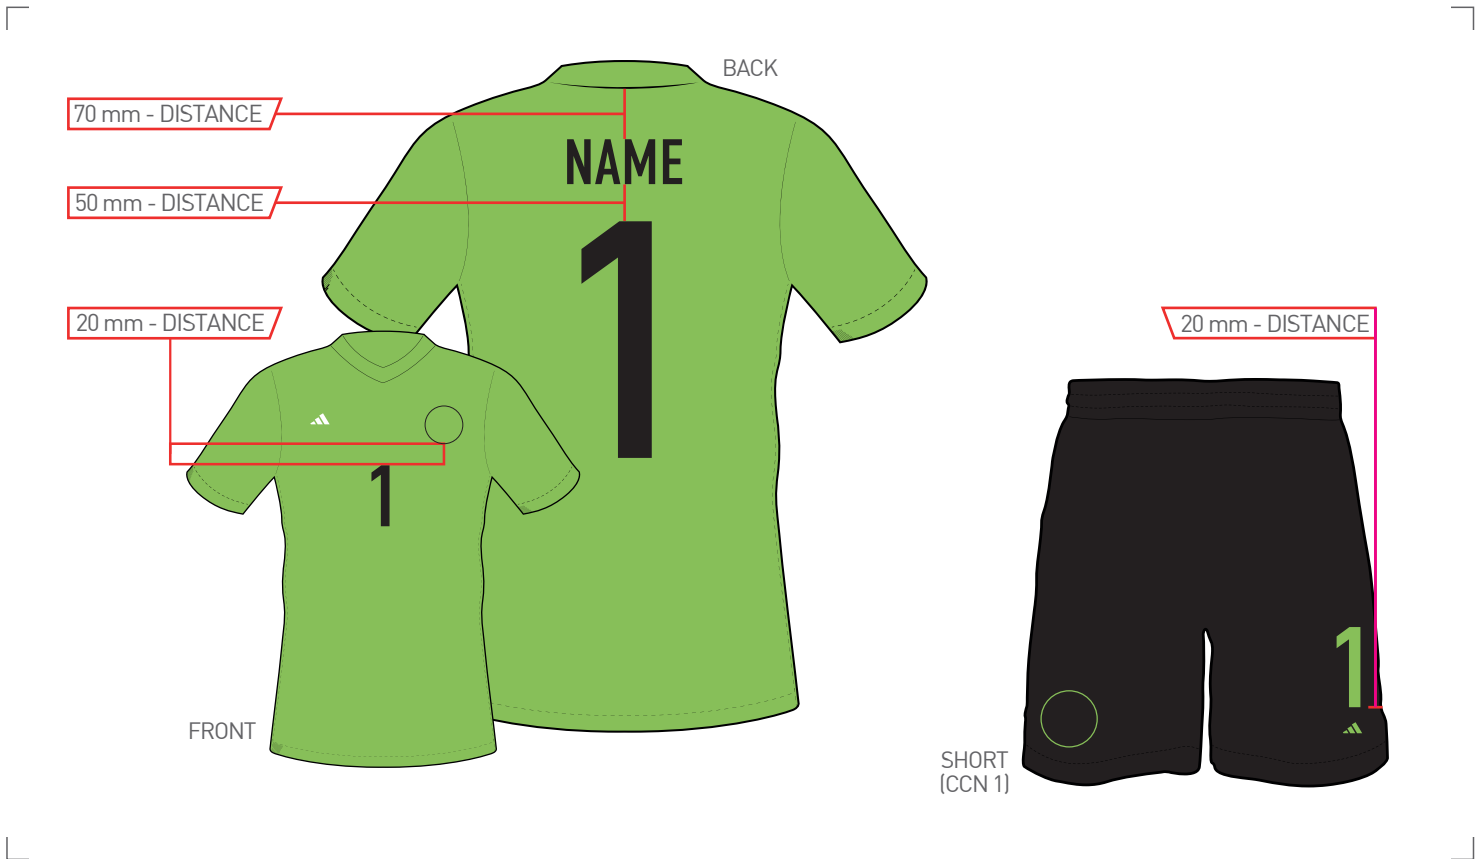

- HOME
- AWAY
- GK1
- GK2
- GK3
- GK4
- GK5
- **GK6**
- GK7

! DESIGNS ARE FOR ILLUSTRATION ONLY!

APPLICATION CONDITIONS

TEMPERATURE 130 - 140°C	TIME 13 - 15 sec.
PRESSURE 4 - 5 bar	RELEASE cold

FABRIC COLOUR

JERSEY	TEAM SEMI SOLAR GREEN
SHORT (CCN 1)	BLACK

COLOURWAY

NAME	BLACK
BACK NUMBER	BLACK
FRONT NUMBER	BLACK
SHORT NUMBER (CCN 1)	TEAM SEMI SOLAR GREEN 2022

SIZE SPLIT	NAME		BACK NUMBER	FRONT NUMBER	SHORT NUMBER
	Height	max. Width	Height	Height	Height
ADULTS (S - XXXL)	50 mm	300 mm	255 mm	105 mm	105 mm
KIDS (128 - 176)	50 mm	240 mm	165 mm	105 mm	105 mm
MINIKIT (92 - 110+16)	50 mm	180 mm	105 mm	80 mm	80 mm
BABYKIT (68 - 86)	50 mm	150 mm	105 mm	80 mm	80 mm