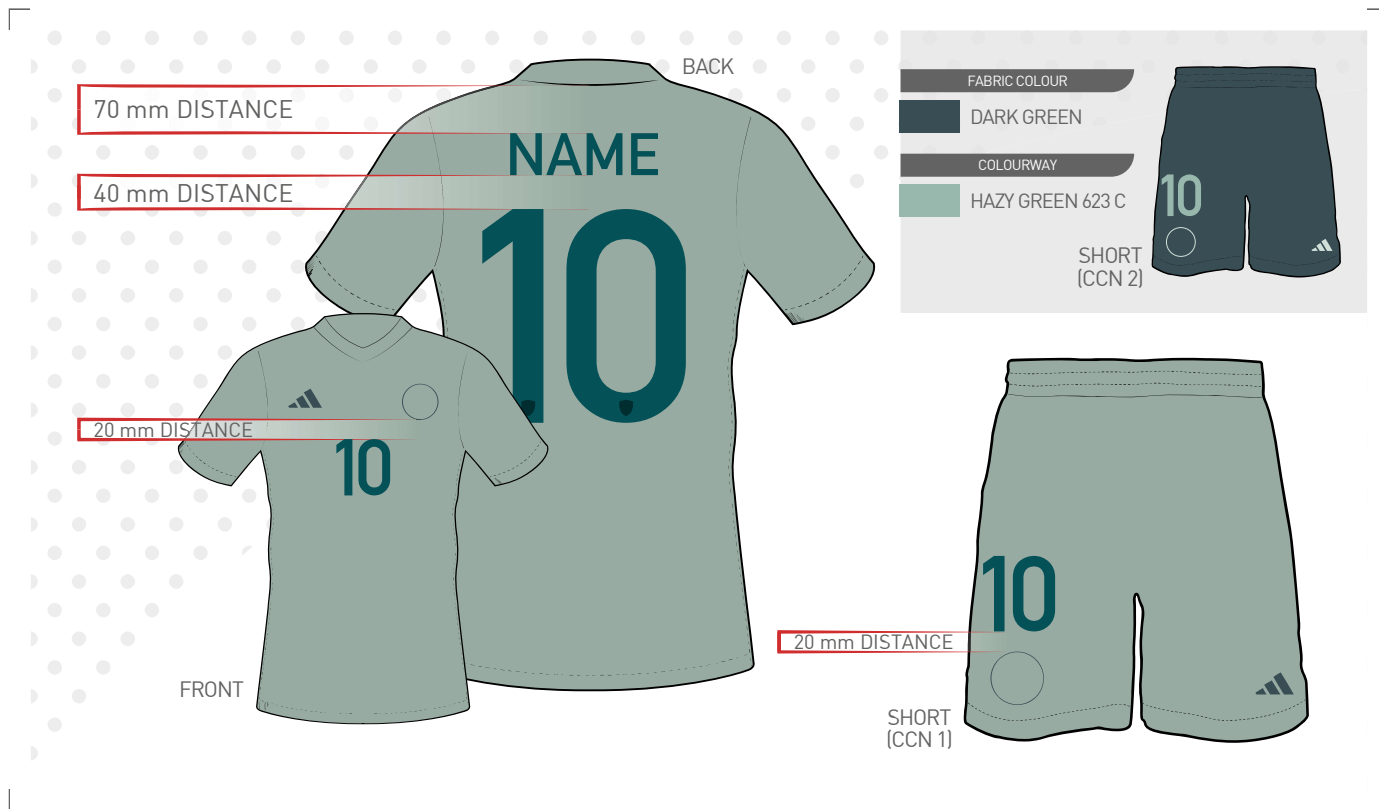

20 mm DISTANCE

SHORT (CCN 1)

FABRIC COLOUR

WHITE

COLOURWAY

DARK BURGUNDY 24

SHORT (CCN 2)

SIZE SPLIT	NAME		BACK NUMBER	FRONT NUMBER	SHORT NUMBER
	Height	max. Width	Height	Height	Height
ADULTS / PROMO (XS-3XL)	50 mm	300 mm	255 mm	105 mm	105 mm
YOUTH / WOMEN (176&164) (28-52)	50 mm	240 mm	210 mm	105 mm	105 mm
KIDS (128-152)	35 mm	200 mm	140 mm	105 mm	80 mm
MINIKIT (92-116)	35 mm	170 mm	105 mm	65 mm	65 mm
BABYKIT (68-86)	35 mm	150 mm	105 mm	65 mm	65 mm

HOME AWAY GK1 GK2 GK3 GK4 GK5 GK6 GK7

! DESIGNS ARE FOR ILLUSTRATION ONLY!

APPLICATION CONDITIONS

TEMPERATURE 130 - 140°C	TIME 13 - 15 sec.
PRESSURE 4 - 5 bar	RELEASE cold

FABRIC COLOUR

JERSEY	GREEN
SHORT (CCN 1)	GREEN

COLOURWAY

NAME	MYSTERY GREEN 7476 C
BACK NUMBER	FMF MYSTERY GREEN 7476 C
FRONT NUMBER	MYSTERY GREEN 7476 C
SHORT NUMBER (CCN 1)	MYSTERY GREEN 7476 C

SIZE SPLIT	NAME		BACK NUMBER	FRONT NUMBER	SHORT NUMBER
	Height	max. Width	Height	Height	Height
ADULTS / PROMO (XS-3XL)	50 mm	300 mm	255 mm	105 mm	105 mm
YOUTH / WOMEN (176&164) (28-52)	50 mm	240 mm	210 mm	105 mm	105 mm
KIDS (128-152)	35 mm	200 mm	140 mm	105 mm	80 mm
MINIKIT (92-116)	35 mm	170 mm	105 mm	65 mm	65 mm
BABYKIT (68-86)	35 mm	150 mm	105 mm	65 mm	65 mm