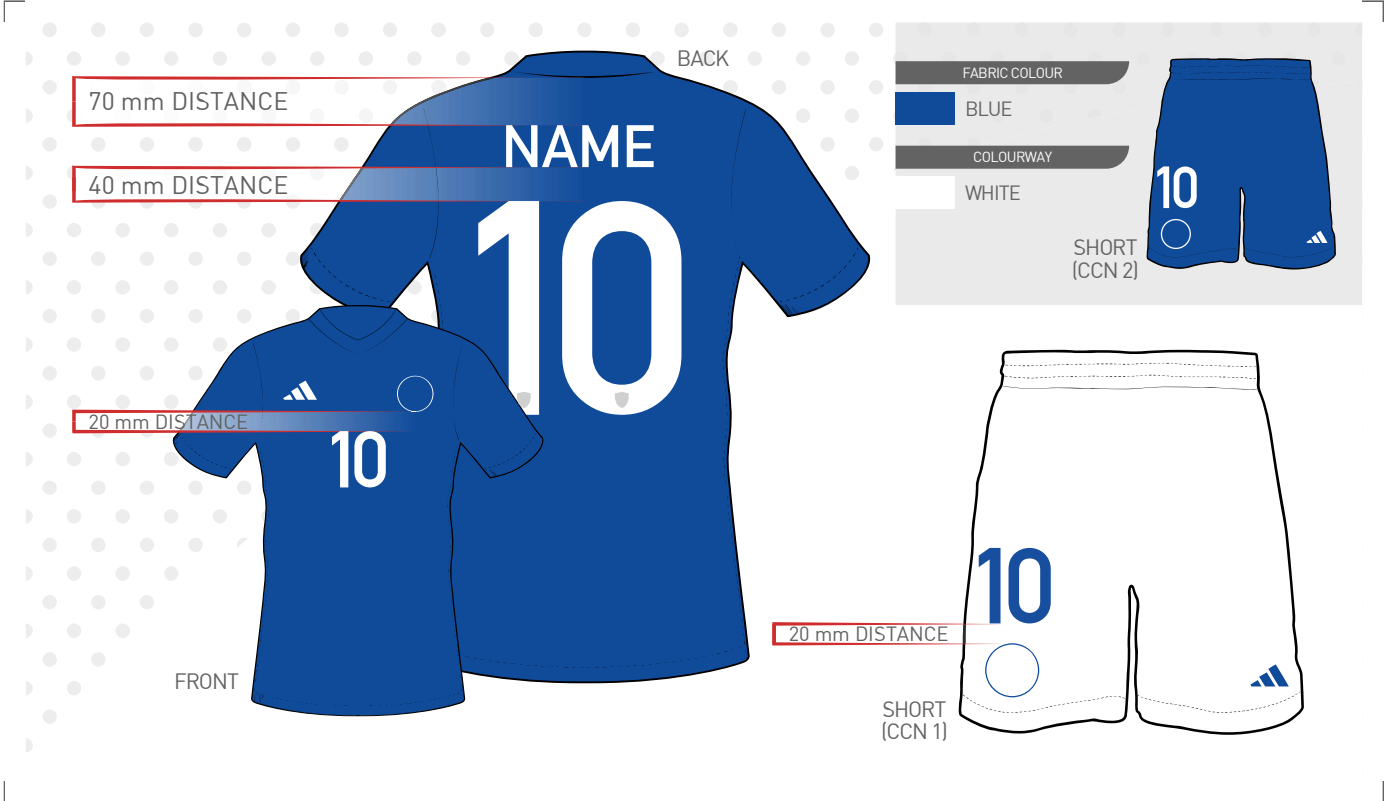

OFFICIAL adidas

**NAME & NUMBERING 2024**

**FIGC - ITALY**  
MEN FEDERATION

HOME AWAY GK1 GK2 GK3 GK4 GK5 GK6 GK7

DESIGNS ARE FOR ILLUSTRATION ONLY!

APPLICATION CONDITIONS

TEMPERATURE 130 - 140°C	TIME 13 - 15 sec.
PRESSURE 4 - 5 bar	RELEASE cold

FABRIC COLOUR

JERSEY	BLUE
SHORT (CCN 1)	WHITE

COLOURWAY

NAME	WHITE
BACK NUMBER	FIGC WHITE
FRONT NUMBER	WHITE
SHORT NUMBER (CCN 1)	BLUE 2728 C

SIZE SPLIT	NAME		BACK NUMBER	FRONT NUMBER	SHORT NUMBER
	Height	max. Width	Height	Height	Height
<b>ADULTS / PROMO</b> (XS-3XL)	50 mm	300 mm	255 mm	105 mm	105 mm
<b>YOUTH / WOMEN</b> (176&164) (28-52)	50 mm	240 mm	210 mm	105 mm	105 mm
<b>KIDS</b> (128-152)	35 mm	200 mm	140 mm	105 mm	80 mm
<b>MINIKIT</b> (92-116)	35 mm	170 mm	105 mm	65 mm	65 mm
<b>BABYKIT</b> (68-86)	35 mm	150 mm	105 mm	65 mm	65 mm

HOME AWAY GK1 GK2 GK3 GK4 GK5 GK6 GK7

**!** DESIGNS ARE FOR ILLUSTRATION ONLY!

APPLICATION CONDITIONS

- TEMPERATURE 130 - 140°C
- TIME 13 - 15 sec.
- PRESSURE 4 - 5 bar
- RELEASE cold

FABRIC COLOUR

JERSEY	WHITE
SHORT (CCN 1)	BLUE

COLOURWAY

NAME	BLUE 2728 C
BACK NUMBER	FIGC BLUE 2728 C
FRONT NUMBER	BLUE 2728 C
SHORT NUMBER (CCN 1)	WHITE

SIZE SPLIT	NAME		BACK NUMBER	FRONT NUMBER	SHORT NUMBER
	Height	max. Width	Height	Height	Height
<b>ADULTS / PROMO</b> (XS-3XL)	50 mm	300 mm	255 mm	105 mm	105 mm
<b>YOUTH / WOMEN</b> (176&164) (28-52)	50 mm	240 mm	210 mm	105 mm	105 mm
<b>KIDS</b> (128-152)	35 mm	200 mm	140 mm	105 mm	80 mm
<b>MINIKIT</b> (92-116)	35 mm	170 mm	105 mm	65 mm	65 mm
<b>BABYKIT</b> (68-86)	35 mm	150 mm	105 mm	65 mm	65 mm