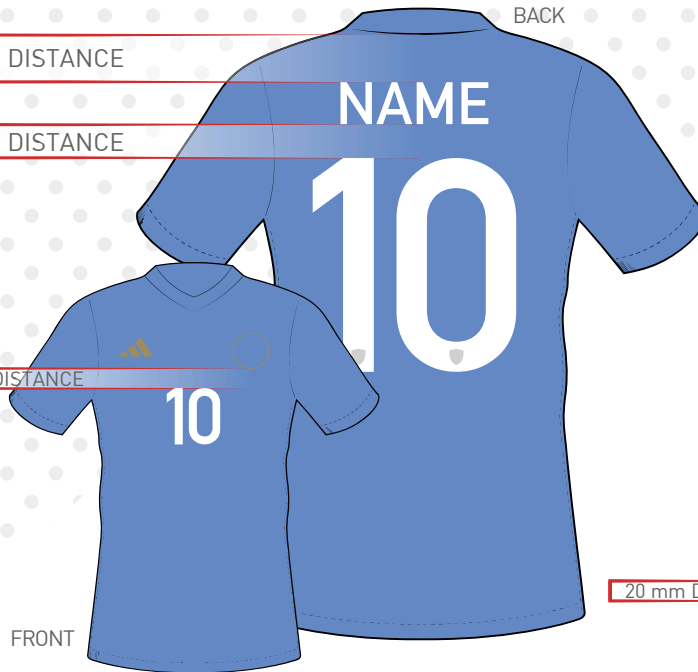

FABRIC COLOUR

JERSEY	DARK BURGUNDY
SHORT (CCN 1)	BLACK

COLOURWAY

NAME	GOLD 871 C
BACK NUMBER	RBFA GOLD 871 C
FRONT NUMBER	GOLD 871 C
SHORT NUMBER (CCN 1)	GOLD 871 C

SIZE SPLIT	NAME		BACK NUMBER	FRONT NUMBER	SHORT NUMBER
	Height	max. Width	Height	Height	Height
ADULTS / PROMO <small>(XS-3XL)</small>	50 mm	300 mm	255 mm	105 mm	105 mm
YOUTH / WOMEN <small>(176&164) (28-52)</small>	50 mm	240 mm	210 mm	105 mm	105 mm
KIDS <small>(128-152)</small>	35 mm	200 mm	140 mm	105 mm	80 mm
MINIKIT <small>(92-116)</small>	35 mm	170 mm	105 mm	65 mm	65 mm
BABYKIT <small>(68-86)</small>	35 mm	150 mm	105 mm	65 mm	65 mm

GK7

! DESIGNS ARE FOR ILLUSTRATION ONLY!

APPLICATION CONDITIONS

- TEMPERATURE 130 - 140°C
- TIME 13 - 15 sec.
- PRESSURE 4 - 5 bar
- RELEASE cold

FABRIC COLOUR

- JERSEY BLUE
- SHORT (CCN 1) BROWN

COLOURWAY

- NAME WHITE
- BACK NUMBER RBFA WHITE
- FRONT NUMBER WHITE
- SHORT NUMBER (CCN 1) WHITE

70 mm DISTANCE

40 mm DISTANCE

20 mm DISTANCE

20 mm DISTANCE

SIZE SPLIT

NAME

BACK NUMBER

FRONT NUMBER

SHORT NUMBER

	Height	max. Width	Height	Height	Height
ADULTS / PROMO (XS-3XL)	50 mm	300 mm	255 mm	105 mm	105 mm
YOUTH / WOMEN (176&164) (28-52)	50 mm	240 mm	210 mm	105 mm	105 mm
KIDS (128-152)	35 mm	200 mm	140 mm	105 mm	80 mm
MINIKIT (92-116)	35 mm	170 mm	105 mm	65 mm	65 mm
BABYKIT (68-86)	35 mm	150 mm	105 mm	65 mm	65 mm