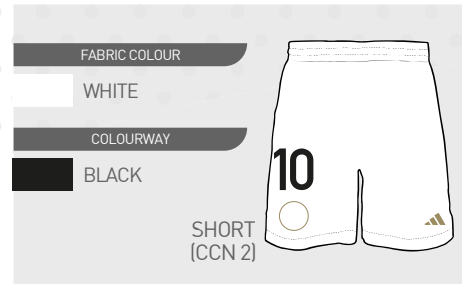

HOME

AWAY

GK1

GK2

GK3

GK4

GK5

GK6

GK7

! DESIGNS ARE FOR ILLUSTRATION ONLY!

APPLICATION CONDITIONS

- TEMPERATURE 130 - 140°C
- TIME 13 - 15 sec.
- PRESSURE 4 - 5 bar
- RELEASE cold

FABRIC COLOUR

- JERSEY BLUE
- SHORT (CCN 1) BROWN

COLOURWAY

- NAME WHITE
- BACK NUMBER RBFA WHITE
- FRONT NUMBER WHITE
- SHORT NUMBER (CCN 1) WHITE

70 mm DISTANCE

40 mm DISTANCE

20 mm DISTANCE

20 mm DISTANCE

SIZE SPLIT

NAME

BACK NUMBER

FRONT NUMBER

SHORT NUMBER

	Height	max. Width	Height	Height	Height
ADULTS / PROMO (XS-3XL)	50 mm	300 mm	255 mm	105 mm	105 mm
YOUTH / WOMEN (176&164) (28-52)	50 mm	240 mm	210 mm	105 mm	105 mm
KIDS (128-152)	35 mm	200 mm	140 mm	105 mm	80 mm
MINIKIT (92-116)	35 mm	170 mm	105 mm	65 mm	65 mm
BABYKIT (68-86)	35 mm	150 mm	105 mm	65 mm	65 mm