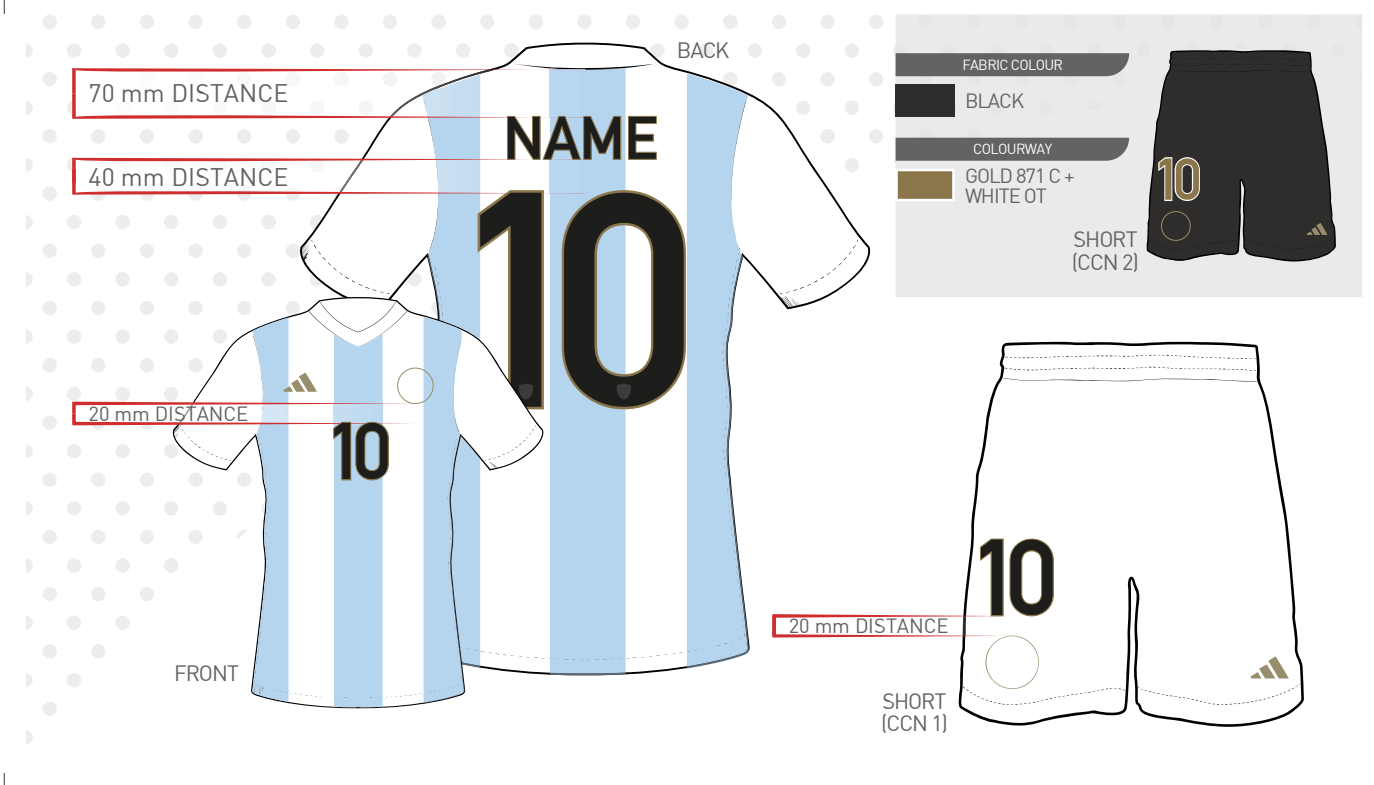

dekoGraphics

OFFICIAL adidas

**NAME & NUMBERING 2024**

**AFA - ARGENTINA**  
MEN FEDERATION

HOME AWAY GK1 GK2 GK3 GK4 GK5 GK6 GK7

**!** DESIGNS ARE FOR ILLUSTRATION ONLY!

**APPLICATION CONDITIONS**

TEMPERATURE 130 - 140°C	TIME 13 - 15 sec.
PRESSURE 4 - 5 bar	RELEASE cold

**FABRIC COLOUR**

JERSEY		WHITE / BLUE
SHORT (CCN 1)		WHITE

**COLOURWAY**

<b>NAME</b>	BLACK + GOLD 871 C OT
<b>BACK NUMBER</b>	AFA BLACK + GOLD 871 C OT
<b>FRONT NUMBER</b>	BLACK + GOLD 871 C OT
<b>SHORT NUMBER (CCN 1)</b>	BLACK + GOLD 871 C OT

SIZE SPLIT	NAME		BACK NUMBER	FRONT NUMBER	SHORT NUMBER
	Height	max. Width	Height	Height	Height
<b>ADULTS / PROMO</b> (XS-3XL)	50 mm	300 mm	255 mm	105 mm	105 mm
<b>YOUTH / WOMEN</b> (176&164 / 28-52)	50 mm	240 mm	210 mm	105 mm	105 mm
<b>KIDS</b> (128-152)	35 mm	200 mm	140 mm	105 mm	80 mm
<b>MINIKIT</b> (92-116)	35 mm	170 mm	105 mm	65 mm	65 mm
<b>BABYKIT</b> (68-86)	35 mm	150 mm	105 mm	65 mm	65 mm

GK7

! DESIGNS ARE FOR ILLUSTRATION ONLY!

APPLICATION CONDITIONS

TEMPERATURE 130 - 140°C	TIME 13 - 15 sec.
PRESSURE 4 - 5 bar	RELEASE cold

FABRIC COLOUR

JERSEY	BLUE
SHORT (CCN 1)	BLUE

COLOURWAY

NAME	GOLD 871 C + WHITE OT
BACK NUMBER	AFA GOLD 871 C + WHITE OT
FRONT NUMBER	GOLD 871 C + WHITE OT
SHORT NUMBER (CCN 1)	GOLD 871 C + WHITE OT